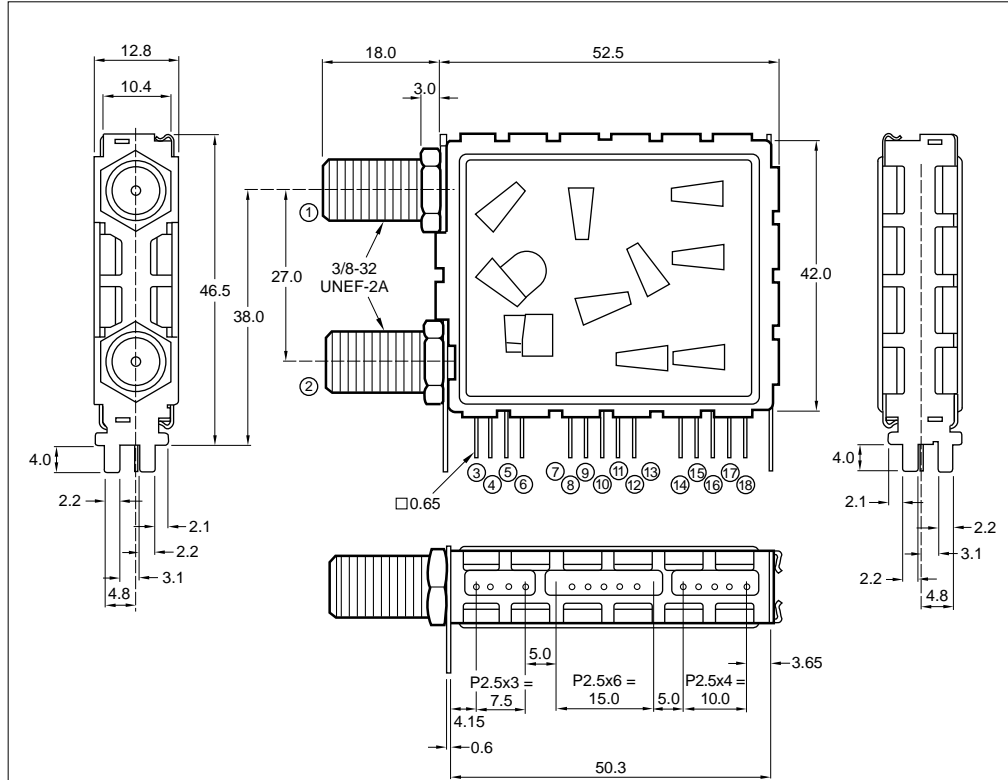

This tuner can be controlled by an internal I2C PLL interface.

For more information on this product, please contact your local Sharp representative.

SPECIFICATIONS

Receiving Frequency Range	900 to 2,150 MHz
Input Level	-60 to -30 dBm
Input Impedance	75 Ω
Intermediate Frequency	479.5 MHz
Channel Selection System	Frequency synthesizer with I2C bus SP5655S (Clock: 4.0 MHz)
Operating Supply Voltage	5 ±0.3 V
Operating ODU Voltage	25 V
Operating Tuning Voltage	30 ±1.5 V
IF Bandwidth	27/18 MHz
Demodulation System	PLL
Input Structure	F type female
Prescaler Division Ratio	-

PRODUCT INFORMATION

SHARP

BSFJ78G29 MECHANICAL DIMENSIONS

NO.	NAME	I/O	VOLT (V)	NOTE
1	RF INPUT A	I		
2	RF INPUT B	I		
3	B1A	I		TO LNB
4				
5	B1B	I		TO LNB
6				
7				
8	AFT OUTPUT 1	O		DIGITAL AFT
9	AFT OUTPUT 2	O		DIGITAL AFT
10	AGC	O		AGC OUT
11	B2	I	+5	
12	BASE BAND	O		BB OUT
13				
14	SDA	I/O		
15	TUN	I	+30	
16	ENABLE	I		
17	P7	I/O		
18				