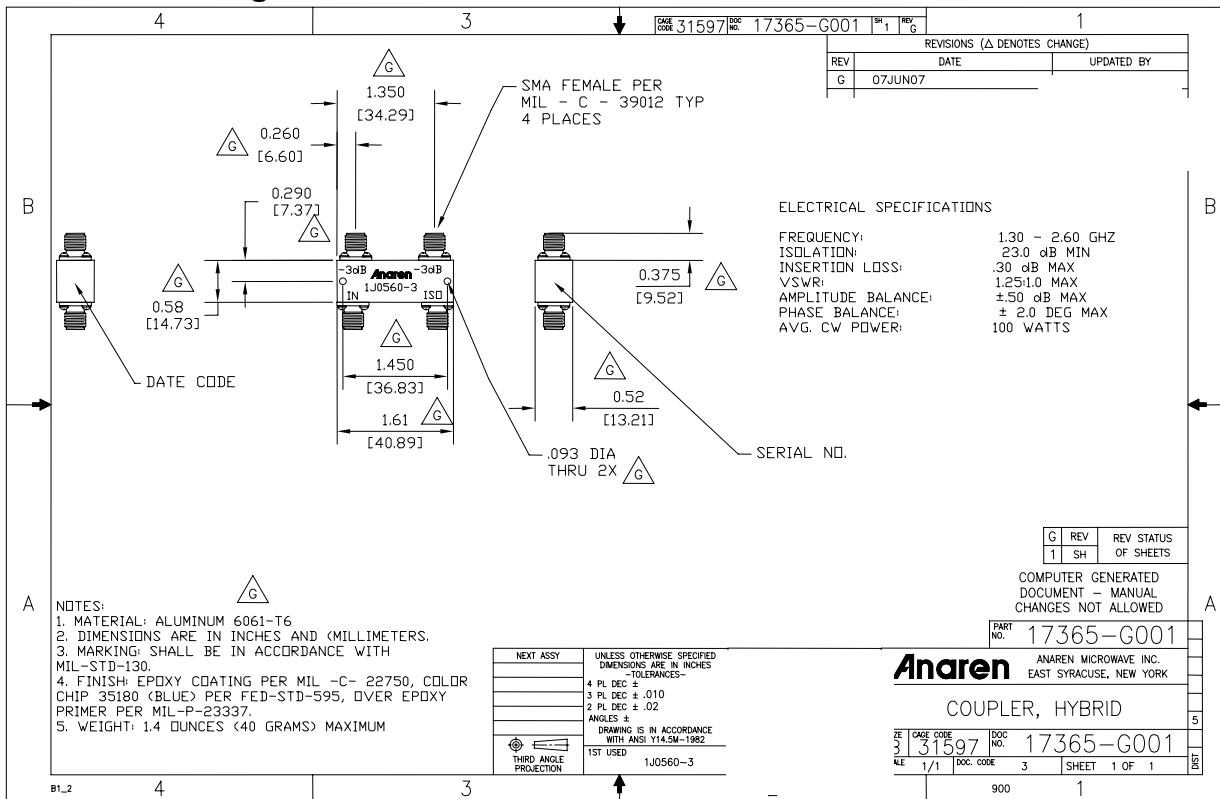

#### Features

- Military Grade
- 1.3 – 2.6 GHz
- 2-Way power Split
- Quadrature
- Connectors Per MIL-C-39012
- Rugged Aluminum Housing
- Low VSWR
- Meets MIL-E-5400 Class 3 Requirements

#### Outline Drawing

Electrical and Mechanical Specifications subject to change without notice.

Typical Test Data Plots

USA/Canada: (315) 432-8909  
 Toll Free: (800) 411-6596  
 Europe: +44 2392-232392

### Typical Test Data Plots