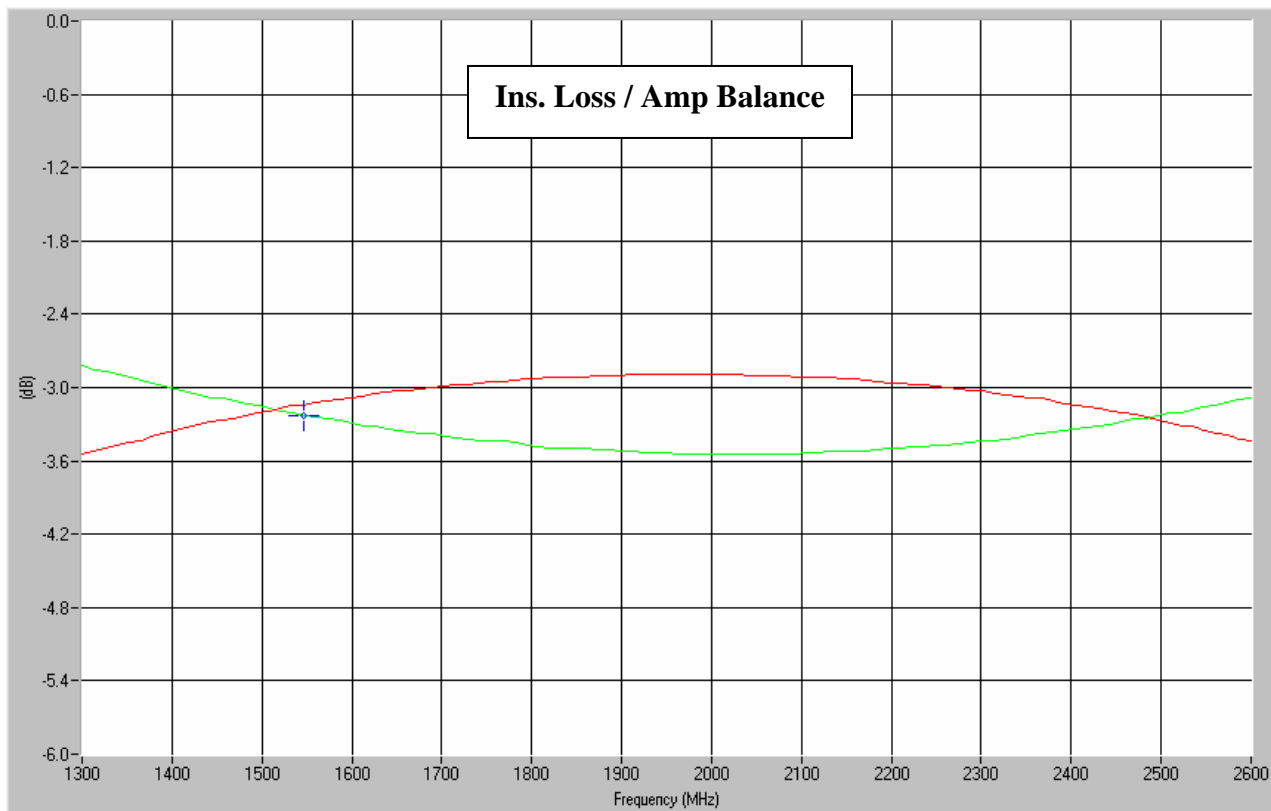

Typical Test Data Plots

USA/Canada: (315) 432-8909
Toll Free: (800) 411-6596
Europe: +44 2392-232392