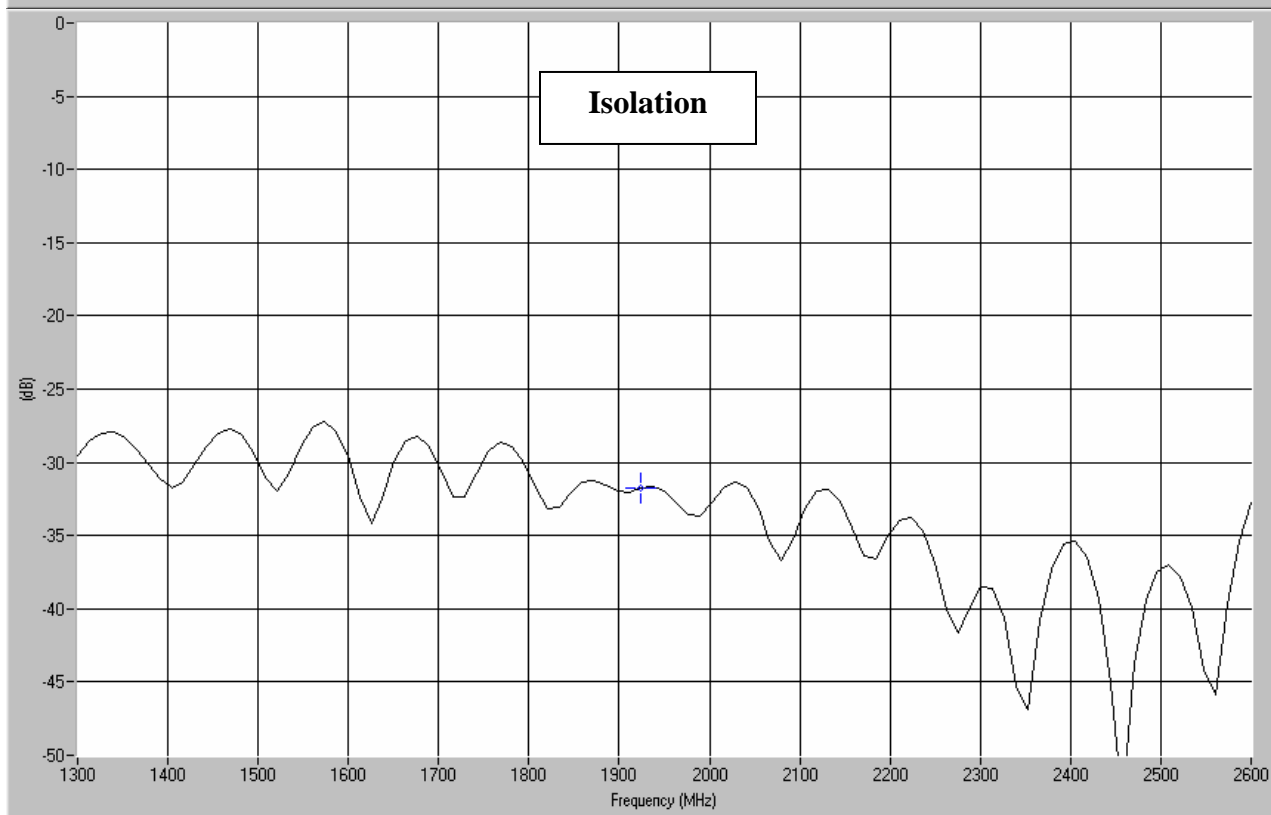

Typical Test Data Plots

USA/Canada: (315) 432-8909
Toll Free: (800) 411-6596
Europe: +44 2392-232392