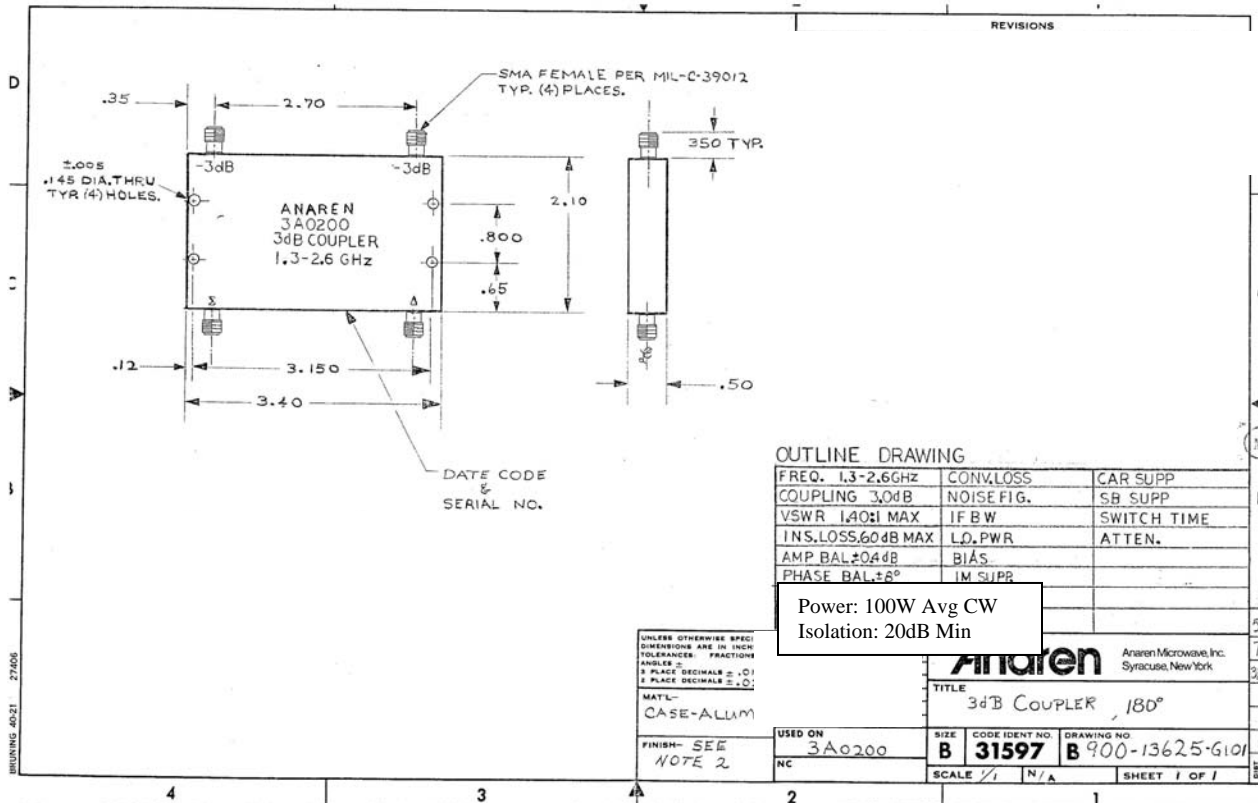

Hybrid Couplers 3 dB, 180°

Applications

- Balanced Mixers
- Antenna Feed Networks
- Image Reject Mixers
- Dividers/Combiners
- Single Sideband Modulators

Features

- Military Grade
- 1.3 – 2.6 GHz
- 2-Way power Split
- 180 Degree
- Stainless Steel Connectors
- Rugged Aluminum Housing
- Low VSWR
- Meets MIL-E-5400 Class 3 Requirements

Outline Drawing

Electrical and Mechanical Specifications subject to change without notice.

Typical Test Data Plots

USA/Canada: (315) 432-8909
 Toll Free: (800) 411-6596
 Europe: +44 2392-232392

Typical Test Data Plots