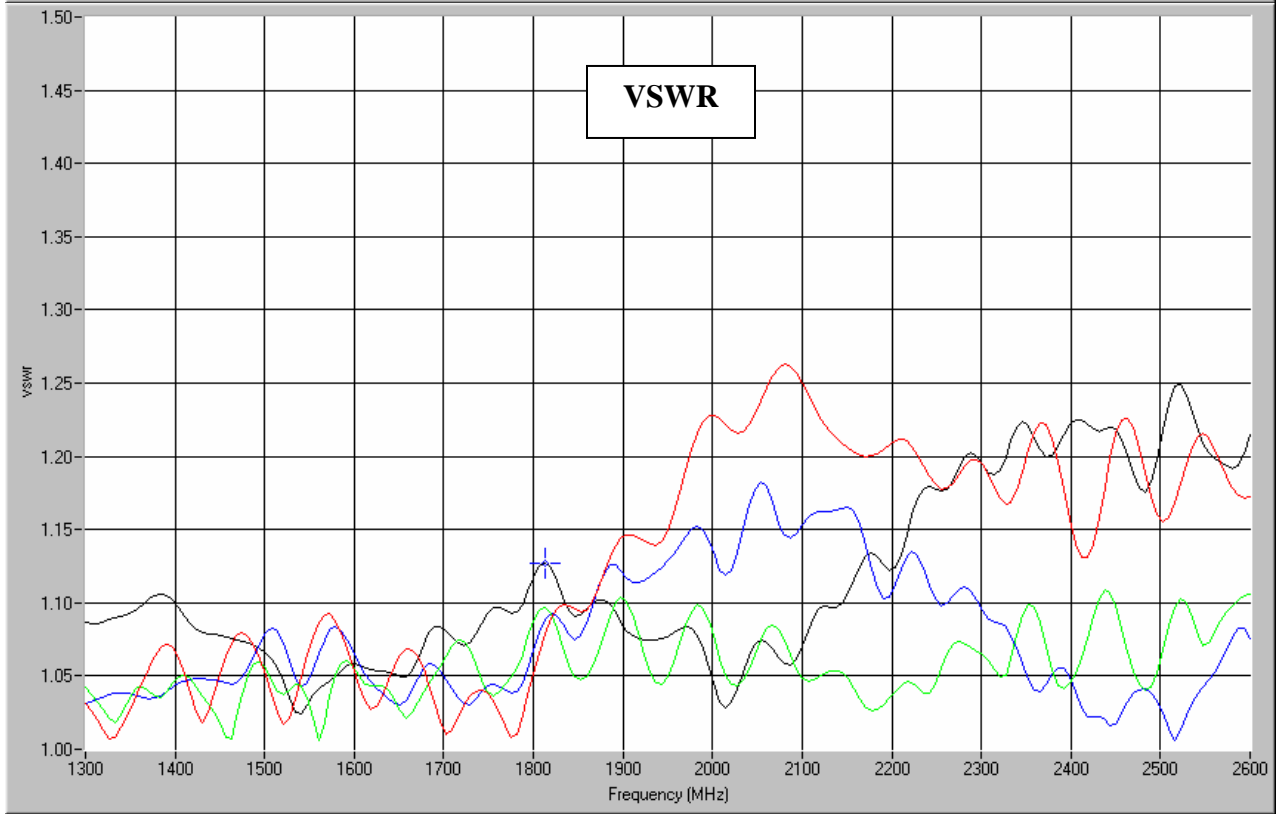

Hybrid Couplers 3 dB, 180°

Applications

- Balanced Mixers
- Antenna Feed Networks
- Image Reject Mixers
- Dividers/Combiners
- Single Sideband Modulators

Features

- Military Grade
- 1.3 – 2.6 GHz
- 2-Way power Split
- 180 Degree
- Stainless Steel Connectors
- Rugged Aluminum Housing
- Low VSWR
- Meets MIL-E-5400 Class 3 Requirements

Outline Drawing

Electrical and Mechanical Specifications subject to change without notice.

Typical Test Data Plots

USA/Canada: (315) 432-8909
 Toll Free: (800) 411-6596
 Europe: +44 2392-232392

Typical Test Data Plots