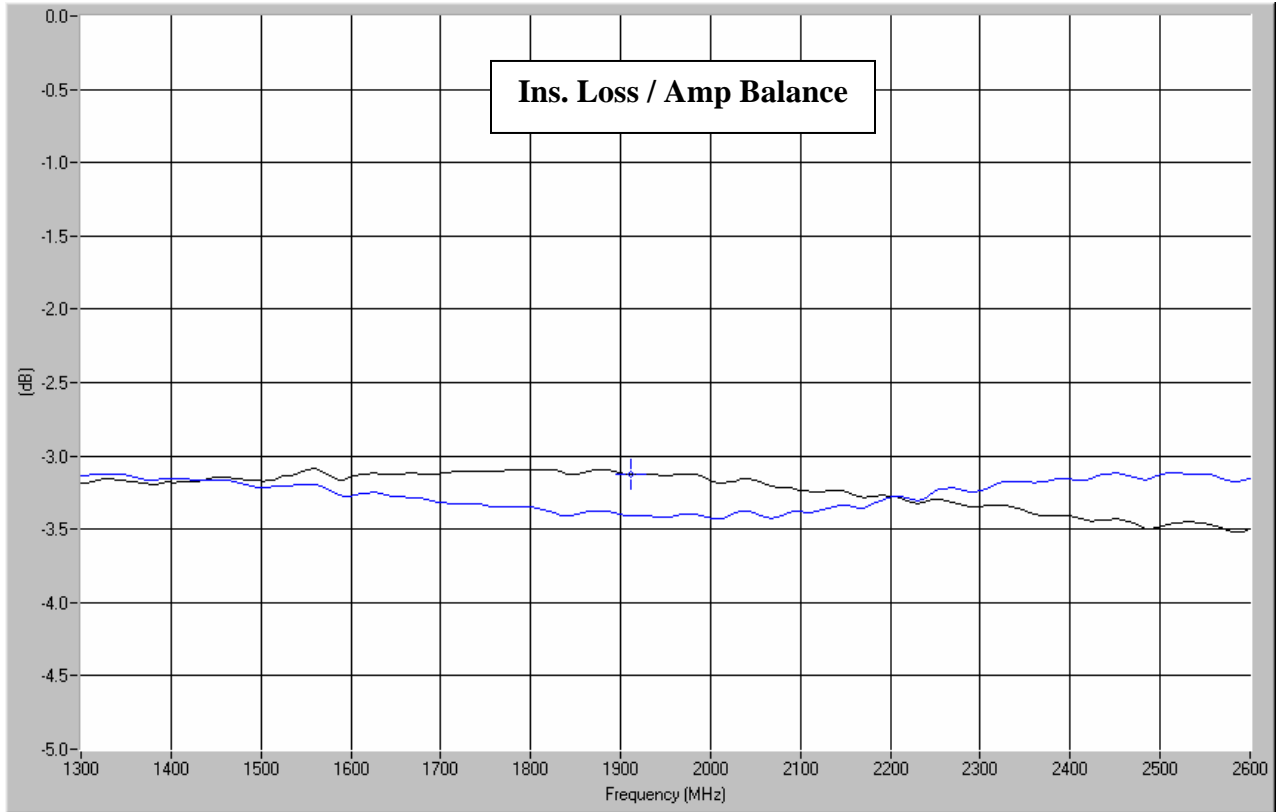

Hybrid Couplers 3 dB, 180°

Applications

- Balanced Mixers
- Antenna Feed Networks
- Image Reject Mixers
- Dividers/Combiners
- Single Sideband Modulators

Features

- Military Grade
- 1.3 – 2.6 GHz
- 2-Way power Split
- 180 Degree
- Stainless Steel Connectors
- Rugged Aluminum Housing
- Low VSWR
- Meets MIL-E-5400 Class 3 Requirements

Outline Drawing

Electrical and Mechanical Specifications subject to change without notice.

Typical Test Data Plots

USA/Canada: (315) 432-8909
 Toll Free: (800) 411-6596
 Europe: +44 2392-232392

Typical Test Data Plots