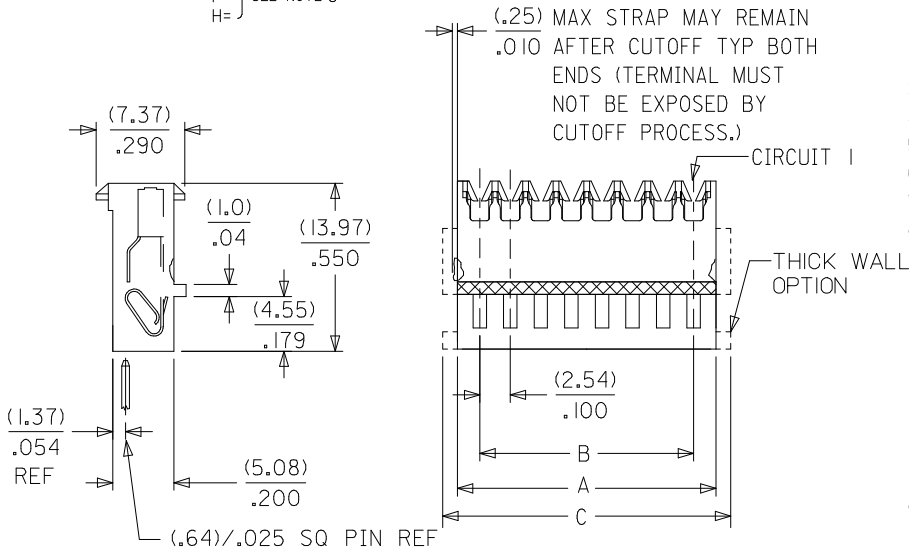

1. MATERIAL: UNFILLED NYLON, UL94V-2, MOLDED MATERIAL (CLEAR)
2. FINISH:
   - (102) OVERALL TIN: (0.00508)/.000200 MIN OVER (0.00254)/.000100 MIN COPPER.
   - (208) SELECT GOLD: (0.00038)/.000015 MIN, * SELECT TIN: (0.00254)/.000100 MIN, OVERALL NICKEL UNDERPLATE: (0.00127)/.000050 MIN.
   - (228) SELECT GOLD: (0.00076)/.000030 MIN, * SELECT TIN: (0.00254)/.000100 MIN, OVERALL NICKEL UNDERPLATE: (0.00127)/.000050 MIN.
   - (501) OVERALL GOLD: (0.00051)/.000020 MIN OVER (0.00076)/.000030 MIN NICKEL
   - (502) OVERALL GOLD: (0.00051)/.000020 MIN OVER (0.00127)/.000050 MIN NICKEL.
   - (503) OVERALL GOLD: (0.00076)/.000030 MIN OVER (0.00127)/.000050 MIN NICKEL.
   - (P909) OVERALL TIN: (0.00254)/.000100 MIN. *THE PRIMARY SHIPPING CARTON WILL BE LABELED COMPLIANT TO RoHS DIRECTIVE 2002/95/EC AND ELV ANNEX II OF DIRECTIVE 2000/53/EC*. CARTONS WITHOUT THIS LABEL MAY CONTAIN PRODUCT WITH TIN/LEAD PLATINGS.
3. PRODUCT SPECIFICATION: PS-7720-001
4. PACKAGING: BULK PK-7720-001 SEE CHART
5. THESE HOUSINGS ARE FOR USE WITH SINGLE 22 AWG WIRE TERMINATION ONLY
6. COLOR STRIPE TO RUN LENGTH OF RIB AS SHOWN (SEE CHART FOR COLOR)
7. SEE APPLICATION SPEC SMES-7720-0002 FOR ADDITIONAL INFORMATION.
8. WIRE SPECIFICATIONS: SEE SMES-7720-0002 (INSUL. DIA (1.52)/.060 MAX)
   SLOT SIZE A FOR USE WITH:
   26 AWG SOLID, STRANDED TINNED
   28 AWG SOLID, STRANDED TINNED, AND STRANDED TOPCOAT
   SLOT SIZE H FOR USE WITH:
   24 AWG SOLID, STRANDED TINNED, AND STRANDED TOPCOAT
   26 AWG STRANDED TOPCOAT
   SLOT SIZE F FOR USE WITH:
   22 AWG STRANDED TINNED
9. THIS PART CONFORMS TO CLASS B REQUIREMENTS OF COSMETIC SPECIFICATION PS-45499-002.

NO OF CKTS	DIM A	DIM B	DIM C
2	(5.44) .214	(2.54) .100	(7.59) .299
3	(7.98) .314	(5.08) .200	(10.13) .399
4	(10.52) .414	(7.62) .300	(12.67) .499
5	(13.06) .514	(10.16) .400	(15.21) .599
6	(15.60) .614	(12.70) .500	(17.75) .699
7	(18.14) .714	(15.24) .600	(20.29) .799
8	(20.68) .814	(17.78) .700	(22.83) .899
9	(23.22) .914	(20.30) .800	(25.37) .999
10	(25.76) 1.014	(22.86) .900	(27.91) 1.099
11	(28.30) 1.114	(25.40) 1.000	(30.45) 1.199
12	(30.84) 1.214	(27.94) 1.100	(32.99) 1.299
13	(33.38) 1.314	(30.48) 1.200	(35.53) 1.399
14	(35.92) 1.414	(33.02) 1.300	(38.07) 1.499
15	(38.46) 1.514	(35.56) 1.400	(40.61) 1.599
16	(41.00) 1.614	(38.10) 1.500	(43.15) 1.699
17	(43.54) 1.714	(40.64) 1.600	(45.69) 1.799
18	(46.08) 1.814	(43.18) 1.700	(48.23) 1.899
19	(48.62) 1.914	(45.72) 1.800	(50.77) 1.999
20	(51.16) 2.014	(48.26) 1.900	(53.31) 2.099
21	(53.70) 2.114	(50.80) 2.000	(55.85) 2.199
22	(56.24) 2.214	(53.34) 2.100	(58.39) 2.299
23	(58.78) 2.314	(55.88) 2.200	(60.93) 2.399
24	(61.32) 2.414	(58.42) 2.300	(63.47) 2.499
25	(63.86) 2.514	(60.96) 2.400	(66.01) 2.599
26	(66.40) 2.614	(63.50) 2.500	(68.55) 2.699
27	(68.94) 2.714	(66.04) 2.600	(71.09) 2.799
28	(71.48) 2.814	(68.58) 2.700	(73.63) 2.899

CORRECT HSG. NO.'S
EC NO: UCP2009-2291
DRWN:MKIPPER 2009/04/16
CHKD:SSOUSEK 2009/04/17
APPR:FSM:TH 2009/04/17

QUALITY SYMBOLS
▽=0
◁=0

DESCRIPTION
REV

BA

GENERAL TOLERANCES (UNLESS SPECIFIED)

	mm	INCH
4 PLACES	± ---	± ---
3 PLACES	± ---	± ---
2 PLACES	± ---	± ---
1 PLACE	± ---	± ---

ANGULAR ±1/2°

DRAFT WHERE APPLICABLE MUST REMAIN WITHIN DIMENSIONS

DIMENSION STYLE
MM/IN

SCALE

DESIGN UNITS
INCH

THIRD ANGLE PROJECTION

DRAWN BY DATE
SAMIEC 2004/04/13

CHECKED BY DATE
SAMIEC 2004/04/13

APPROVED BY DATE
MARGULIS 2004/04/13

MATERIAL NO.
SEE CHART

SIZE
A

TITLE
KK 100 IDT CONNECTOR ASSEMBLY

MOLEX MOLEX INCORPORATED

DOCUMENT NO.
SD-7720-001

SHEET NO.
1 OF *