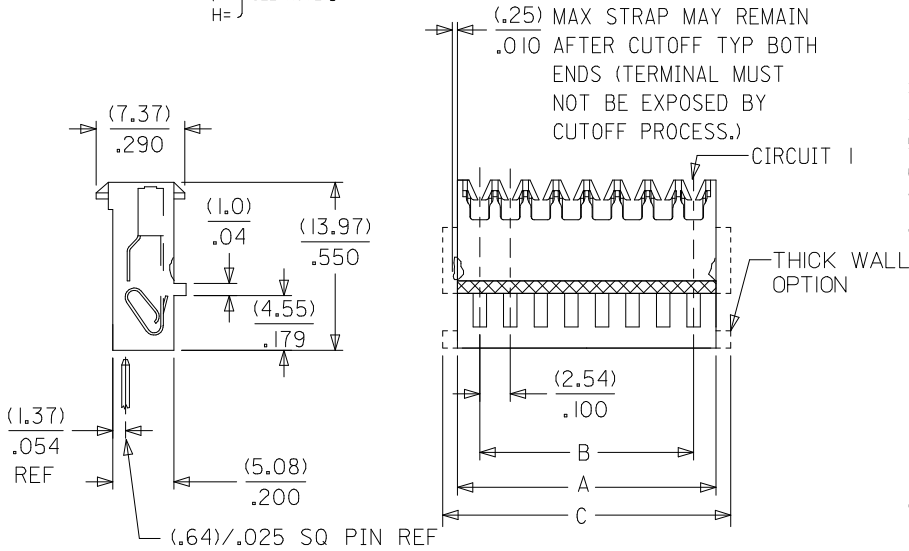

1. MATERIAL: UNFILLED NYLON, UL94V-2, MOLDED MATERIAL (CLEAR)
2. FINISH:
   - (102) OVERALL TIN: (0.00508)/(0.00200 MIN OVER (0.00254)/(0.00100 MIN COPPER.
   - (208) SELECT GOLD: (0.00038)/(0.00015 MIN, * SELECT TIN: (0.00254)/(0.00100 MIN, OVERALL NICKEL UNDERPLATE: (0.00127)/(0.00050 MIN.
   - (228) SELECT GOLD: (0.00076)/(0.00030 MIN, * SELECT TIN: (0.00254)/(0.00100 MIN, OVERALL NICKEL UNDERPLATE: (0.00127)/(0.00050 MIN.
   - (501) OVERALL GOLD: (0.00051)/(0.00020 MIN OVER (0.00076)/(0.00030 MIN NICKEL
   - (502) OVERALL GOLD: (0.00051)/(0.00020 MIN OVER (0.00127)/(0.00050 MIN NICKEL.
   - (503) OVERALL GOLD: (0.00076)/(0.00030 MIN OVER (0.00127)/(0.00050 MIN NICKEL.
   - (P909) OVERALL TIN: (0.00254)/(0.00100 MIN. *THE PRIMARY SHIPPING CARTON WILL BE LABELED COMPLIANT TO RoHS DIRECTIVE 2002/95/EC AND ELV ANNEX II OF DIRECTIVE 2000/53/EC*. CARTONS WITHOUT THIS LABEL MAY CONTAIN PRODUCT WITH TIN/LEAD PLATINGS.
3. PRODUCT SPECIFICATION: PS-7720-001
4. PACKAGING: BULK PK-7720-001 SEE CHART
5. THESE HOUSINGS ARE FOR USE WITH SINGLE 22 AWG WIRE TERMINATION ONLY
6. COLOR STRIPE TO RUN LENGTH OF RIB AS SHOWN (SEE CHART FOR COLOR)
7. SEE APPLICATION SPEC SMES-7720-0002 FOR ADDITIONAL INFORMATION.
8. WIRE SPECIFICATIONS: SEE SMES-7720-0002 (INSUL. DIA (1.52)/(0.060 MAX)
   - SLOT SIZE A FOR USE WITH: 26 AWG SOLID, STRANDED TINNED
   - SLOT SIZE H FOR USE WITH: 28 AWG SOLID, STRANDED TINNED, AND STRANDED TOPCOAT
   - SLOT SIZE F FOR USE WITH: 24 AWG SOLID, STRANDED TINNED, AND STRANDED TOPCOAT
   - SLOT SIZE E FOR USE WITH: 26 AWG STRANDED TOPCOAT
   - SLOT SIZE G FOR USE WITH: 22 AWG STRANDED TINNED
9. THIS PART CONFORMS TO CLASS B REQUIREMENTS OF COSMETIC SPECIFICATION PS-45499-002.

NO OF CKTS	DIM A	DIM B	DIM C
2	(5.44) .214	(2.54) .100	(7.59) .299
3	(7.98) .314	(5.08) .200	(10.13) .399
4	(10.52) .414	(7.62) .300	(12.67) .499
5	(13.06) .514	(10.16) .400	(15.21) .599
6	(15.60) .614	(12.70) .500	(17.75) .699
7	(18.14) .714	(15.24) .600	(20.29) .799
8	(20.68) .814	(17.78) .700	(22.83) .899
9	(23.22) .914	(20.30) .800	(25.37) .999
10	(25.76) 1.014	(22.86) .900	(27.91) 1.099
11	(28.30) 1.114	(25.40) 1.000	(30.45) 1.199
12	(30.84) 1.214	(27.94) 1.100	(32.99) 1.299
13	(33.38) 1.314	(30.48) 1.200	(35.53) 1.399
14	(35.92) 1.414	(33.02) 1.300	(38.07) 1.499
15	(38.46) 1.514	(35.56) 1.400	(40.61) 1.599
16	(41.00) 1.614	(38.10) 1.500	(43.15) 1.699
17	(43.54) 1.714	(40.64) 1.600	(45.69) 1.799
18	(46.08) 1.814	(43.18) 1.700	(48.23) 1.899
19	(48.62) 1.914	(45.72) 1.800	(50.77) 1.999
20	(51.16) 2.014	(48.26) 1.900	(53.31) 2.099
21	(53.70) 2.114	(50.80) 2.000	(55.85) 2.199
22	(56.24) 2.214	(53.34) 2.100	(58.39) 2.299
23	(58.78) 2.314	(55.88) 2.200	(60.93) 2.399
24	(61.32) 2.414	(58.42) 2.300	(63.47) 2.499
25	(63.86) 2.514	(60.96) 2.400	(66.01) 2.599
26	(66.40) 2.614	(63.50) 2.500	(68.55) 2.699
27	(68.94) 2.714	(66.04) 2.600	(71.09) 2.799
28	(71.48) 2.814	(68.58) 2.700	(73.63) 2.899

CORRECT HSG. NO.'S EC NO: UCP2009-2291 DRWN:MKIPPER 2009/04/16 CHKD:SSOUSEK 2009/04/17 APPR:FSM:TH 2009/04/17	QUALITY SYMBOLS ▽=0 ◁=0	DESCRIPTION REV	BA

GENERAL TOLERANCES (UNLESS SPECIFIED)	
	ANGULAR ±1/2°
DRAFT WHERE APPLICABLE MUST REMAIN WITHIN DIMENSIONS	

DIMENSION STYLE MM/IN	
DRAWN BY SAMIEC	DATE 2004/04/13
CHECKED BY SAMIEC	DATE 2004/04/13
APPROVED BY MARGULIS	DATE 2004/04/13
MATERIAL NO. SEE CHART	

SCALE ---	DESIGN UNITS INCH	THIRD ANGLE PROJECTION
TITLE KK 100 IDT CONNECTOR ASSEMBLY		
MOLEX INCORPORATED		
DOCUMENT NO. SD-7720-001		SHEET NO. 1 OF *

3-*	BA
2	AZ7
1	BA