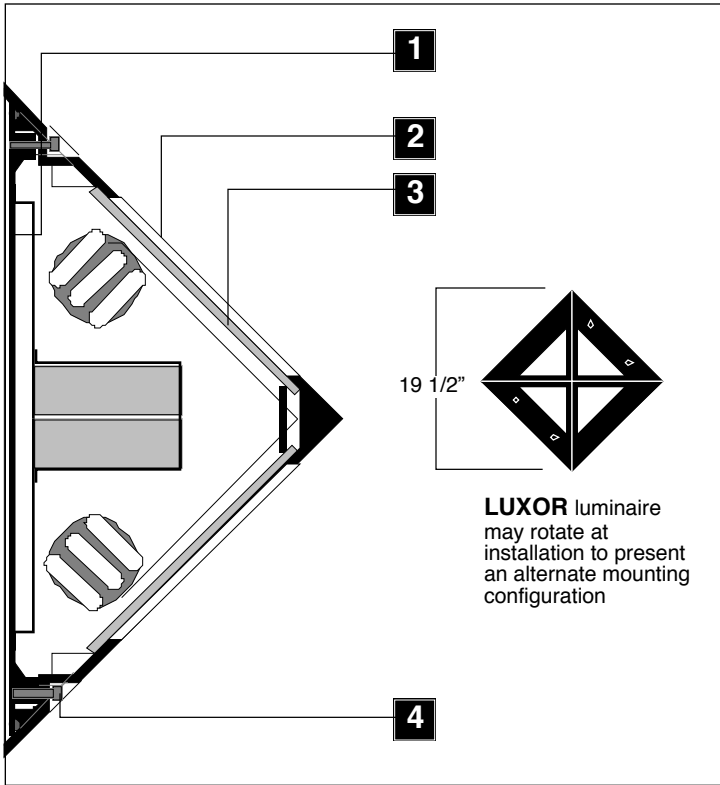

Specification

LX130 . LX133

All exposed cast aluminum components are made of non corrosive pure aluminum copper free (Aluminum is less than .1% copper content.#356 alloy.)
Finish: All polyester powder baked coatings preceded with a 5 baths preparation process. Meets military grade MIL-C781706 with a 2000 hours salt spray test.

- Pulse rated medium base porcelain socket.
- 75W/600V thermoplastic compact fluorescent socket.
- One-piece molded silicone gasket with memory retention.
- 98% P.F.electronic smart ballast with end of life detection for compact fluorescent.
- All stainless steel hardware.
- All Moving and removable parts are sealed with a memory retention silicone gasket.
- Galvanized wall mounting pressure plate for ease of installation and quick access for maintenance.

1. 1 - Cast aluminum plate . Secures to the wall with an 11 ga. galvanized mounting plate.
2. 2 - One piece copper free cast aluminum pyramid housing.
3. 3 - White translucent high impact frosted acrylic triangular lens diffuser.
4. 4 - Stainless steel captive hexagonal cap screws.

LX130: Quad. triangular open front luminaire housing
LX133: Triple. triangular open front luminaire housing

LUXOR luminaire may rotate at installation to present an alternate mounting configuration