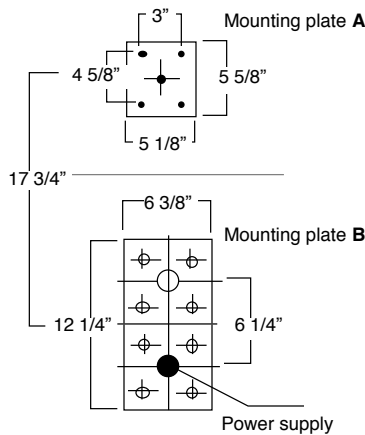

LX120-ACW2 Compact fluorescent
LX124-ACW2 H.I.D

Extruded aluminum wall mounted adaptor . 5" dia.x 12 3/4" lg. tubular ballast enclosure with removable cover for access to ballast tray. Cast aluminum wall mounted plate. 1/2" dia.stainless steel rod support. Extruded arm and all other parts are painted same color as luminaire .

LX150-PC Compact fluorescent
LX150-PH H.I.D

E.P.A.: .74
Extruded aluminum side pole mounting adaptor. 2" X 4" Extruded arm and all other parts are painted same color as luminaire..

LX120-ACA2 Compact fluorescent
LX124-ACA2 H.I.D

E.P.A.: 2.0
Extruded aluminum side pole mounting adaptor. 1/2" dia. stainless steel natural rod support. Extruded arm and all other parts are painted same color as luminaire.

* Note: 36" extension with ACA2 attachment
24" extension with LX150PC / LX150PH attachment

Compatible poles listing.

Post side mount for LX150PC
(For Luxor Compact Fluorescent.)

4"O.D.	5"O.D.	4"O.D.	4"O.D.
PAA410-APC	PAA510-APC		PXD10-APC
PAA412-APC	PAA512-APC	PCA12-APC	PXD12-APC
PAA414-APC	PAA514-APC	PCA14-APC	PXD14-APC
PAA416-APC	PAA516-APC	PCA16-APC	PXD16-APC
PAA418-APC	PAA518-APC		PXD18-APC
PAA420-APC	PAA520-APC		PXD20-APC

Post side mount for LX150PH
(For Luxor HID.)

5"O.D.	Pole height
PAA510-APC	10 ft
PAA512-APC	12 ft
PAA514-APC	14 ft
PAA516-APC	16 ft
PAA518-APC	18 ft
PAA520-APC	20 ft

Post side mount with ACA2 attachment accessory

Post top mounting for LX120-ACA2 and LX124-ACA2

PAA514-ACA	14 ft
PAA516-ACA	16 ft
PAA518-ACA	18 ft
PAA520-ACA	20 ft

For poles details and specification, please refer to pages 140 to 144

luminaires may be altered for design improvements or discontinued without prior notice.