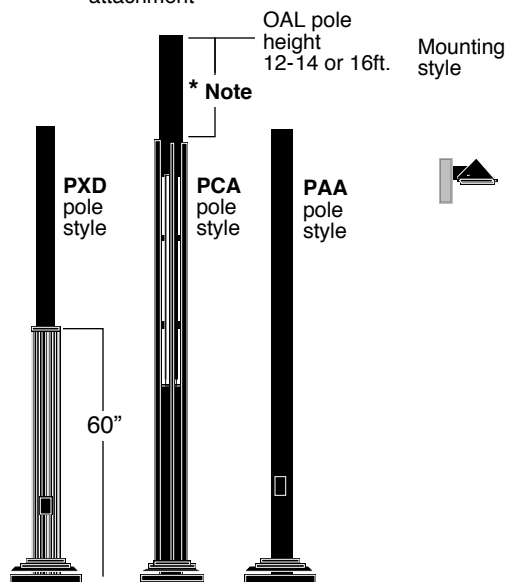

LX130: Quad. triangular open front luminaire housing
LX133: Triple. triangular open front luminaire housing

LUXOR luminaire may rotate at installation to present an alternate mounting configuration

Certification

luminaires may be altered for design improvements or discontinued without prior notice.

LX120-ACW2 Compact fluorescent
LX124-ACW2 H.I.D

Extruded aluminum wall mounted adaptor . 5" dia.x 12 3/4" lg. tubular ballast enclosure with removable cover for access to ballast tray. Cast aluminum wall mounted plate. 1/2" dia.stainless steel rod support. Extruded arm and all other parts are painted same color as luminaire .

E.P.A.: 2.0
Extruded aluminum side pole mounting adaptor. 1/2" dia. stainless steel natural rod support. Extruded arm and all other parts are painted same color as luminaire.

* Note: 36" extension with ACA2 attachment
24" extension with LX150PC / LX150PH attachment

Post top mounting for LX120-ACA2 and LX124-ACA2

PAA514-ACA	14 ft
PAA516-ACA	16 ft
PAA518-ACA	18 ft
PAA520-ACA	20 ft

For poles details and specification, please refer to pages 140 to 144

luminaires may be altered for design improvements or discontinued without prior notice.