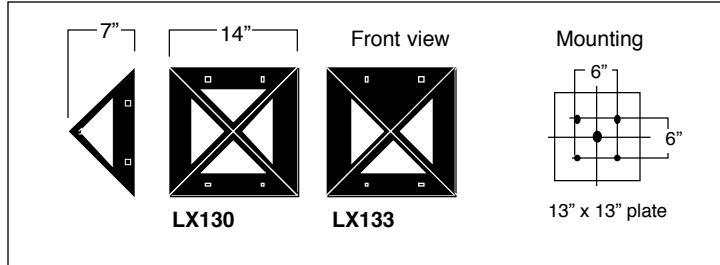

LX130: Quad. triangular open front luminaire housing
LX133: Triple. triangular open front luminaire housing

LUXOR luminaire may rotate at installation to present an alternate mounting configuration

Certification