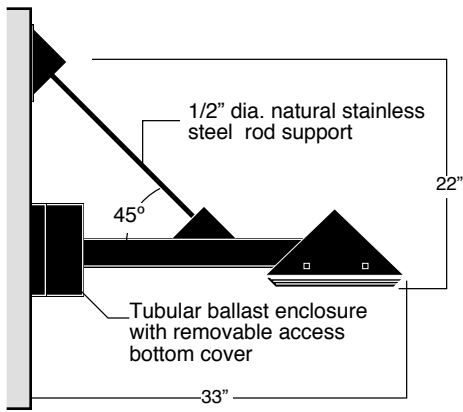

LX120-ACW2 Compact fluorescent
LX124-ACW2 H.I.D

Extruded aluminum wall mounted adaptor . 5" dia.x 12 3/4" lg. tubular ballast enclosure with removable cover for access to ballast tray. Cast aluminum wall mounted plate. 1/2" dia.stainless steel rod support. Extruded arm and all other parts are painted same color as luminaire .

LX150-PC Compact fluorescent
LX150-PH H.I.D

E.P.A.: .74
Extruded aluminum side pole mounting adaptor. 2" X 4" Extruded arm and all other parts are painted same color as luminaire..

LX120-ACA2 Compact fluorescent
LX124-ACA2 H.I.D

E.P.A.: 2.0
Extruded aluminum side pole mounting adaptor. 1/2" dia. stainless steel natural rod support. Extruded arm and all other parts are painted same color as luminaire.

* Note: 36" extension with ACA2 attachment
24" extension with LX150PC / LX150PH attachment

Compatible poles listing.

Post side mount for LX150PC
(For Luxor Compact Fluorescent.)

4"O.D.	5"O.D.	4"O.D.	4"O.D.
PAA410-APC	PAA510-APC		PXD10-APC
PAA412-APC	PAA512-APC	PCA12-APC	PXD12-APC
PAA414-APC	PAA514-APC	PCA14-APC	PXD14-APC
PAA416-APC	PAA516-APC	PCA16-APC	PXD16-APC
PAA418-APC	PAA518-APC		PXD18-APC
PAA420-APC	PAA520-APC		PXD20-APC

Post side mount for LX150PH
(For Luxor HID.)

5"O.D.	Pole height
PAA510-APC	10 ft
PAA512-APC	12 ft
PAA514-APC	14 ft
PAA516-APC	16 ft
PAA518-APC	18 ft
PAA520-APC	20 ft

Post side mount with ACA2 attachment accessory

Post top mounting for LX120-ACA2 and LX124-ACA2

PAA514-ACA	14 ft
PAA516-ACA	16 ft
PAA518-ACA	18 ft
PAA520-ACA	20 ft

For poles details and specification, please refer to pages 140 to 144

luminaires may be altered for design improvements or discontinued without prior notice.