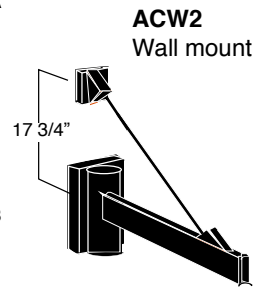

LX120-ACW2 Compact fluorescent
LX124-ACW2 H.I.D

Extruded aluminum wall mounted adaptor . 5" dia.x 12 3/4" lg. tubular ballast enclosure with removable cover for access to ballast tray. Cast aluminum wall mounted plate. 1/2" dia.stainless steel rod support. Extruded arm and all other parts are painted same color as luminaire .

LX150-PC Compact fluorescent
LX150-PH H.I.D

E.P.A.: .74
Extruded aluminum side pole mounting adaptor. 2" X 4" Extruded arm and all other parts are painted same color as luminaire..

LX120-ACA2 Compact fluorescent
LX124-ACA2 H.I.D

E.P.A.: 2.0
Extruded aluminum side pole mounting adaptor. 1/2" dia. stainless steel natural rod support. Extruded arm and all other parts are painted same color as luminaire.

* Note: 36" extension with ACA2 attachment
24" extension with LX150PC / LX150PH attachment

Compatible poles listing.

Post side mount for LX150PC
(For Luxor Compact Fluorescent.)

4"O.D.	5"O.D.	4"O.D.	4"O.D.
PAA410-APC	PAA510-APC		PXD10-APC
PAA412-APC	PAA512-APC	PCA12-APC	PXD12-APC
PAA414-APC	PAA514-APC	PCA14-APC	PXD14-APC
PAA416-APC	PAA516-APC	PCA16-APC	PXD16-APC
PAA418-APC	PAA518-APC		PXD18-APC
PAA420-APC	PAA520-APC		PXD20-APC

Post side mount for LX150PH
(For Luxor HID.)

5"O.D.	Pole height
PAA510-APC	10 ft
PAA512-APC	12 ft
PAA514-APC	14 ft
PAA516-APC	16 ft
PAA518-APC	18 ft
PAA520-APC	20 ft

Post side mount with ACA2 attachment accessory

Post top mounting for LX120-ACA2 and LX124-ACA2

PAA514-ACA	14 ft
PAA516-ACA	16 ft
PAA518-ACA	18 ft
PAA520-ACA	20 ft

For poles details and specification, please refer to pages 140 to 144

luminaires may be altered for design improvements or discontinued without prior notice.