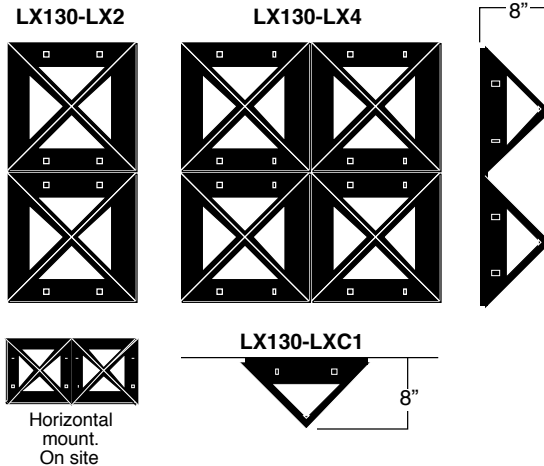

Certification

UL. Wet Location.

Mounting

Max.weight: 9 lbs.
Installation: Mounts over a standard 4" octagonal electrical box with 3 1/2" c/c mounting holes. (by others) additional separate mounting holes are provided with wall plate.

Model#	Light source selection	Voltage	Finish	Options
☐ LX130 ☐ LX133	<table border="0"> <tr> <td>CF (Gx24q)</td> <td>CF (Gx24q)</td> </tr> <tr> <td>Single lamp</td> <td>Two lamp</td> </tr> <tr> <td>☐ F118</td> <td>☐ F213</td> </tr> <tr> <td>☐ F126</td> <td>☐ F218</td> </tr> <tr> <td>☐ F132</td> <td>☐ F226</td> </tr> <tr> <td>☐ F142</td> <td>☐ F232</td> </tr> <tr> <td></td> <td>☐ F242</td> </tr> <tr> <td></td> <td>Incand. A19</td> </tr> <tr> <td></td> <td>☐ A100</td> </tr> </table> (Lamps by others)	120 V Standard factory prewired (If no voltage is specified) For other voltages, please specify with catalog number. COMP. FLUO. Smart ballast 120/277 ☐ 347 V (To specify)	(Refer to color chart) <u>Standard selection</u> ☐ WHT:Snow white ☐ BKT: Jet black ☐ BZT: Bronze ☐ GRT: Titanium gray ☐ DGT: Gun metal ☐ CHT: Champagne ☐ MST: Matte silver ☐ GNT: Forest green <u>Optional colors</u> ☐ CS: Custom color ☐ RAL: RAL# color	<u>Accessories</u> ☐ LX2: Twin mount wall adaptor. ☐ LX4: Quad mount wall adaptor. ☐ LXC1: Single luminaire ceiling adaptor Above listed optional mounting accessories are available with LX130 only.

luminaires may be altered for design improvements or discontinued without prior notice.