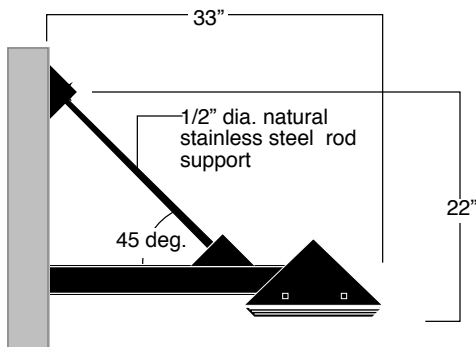

LX120-ACW2 Compact fluorescent
LX124-ACW2 H.I.D

Extruded aluminum wall mounted adaptor . 5" dia.x 12 3/4" lg. tubular ballast enclosure with removable cover for access to ballast tray. Cast aluminum wall mounted plate. 1/2" dia.stainless steel rod support. Extruded arm and all other parts are painted same color as luminaire .