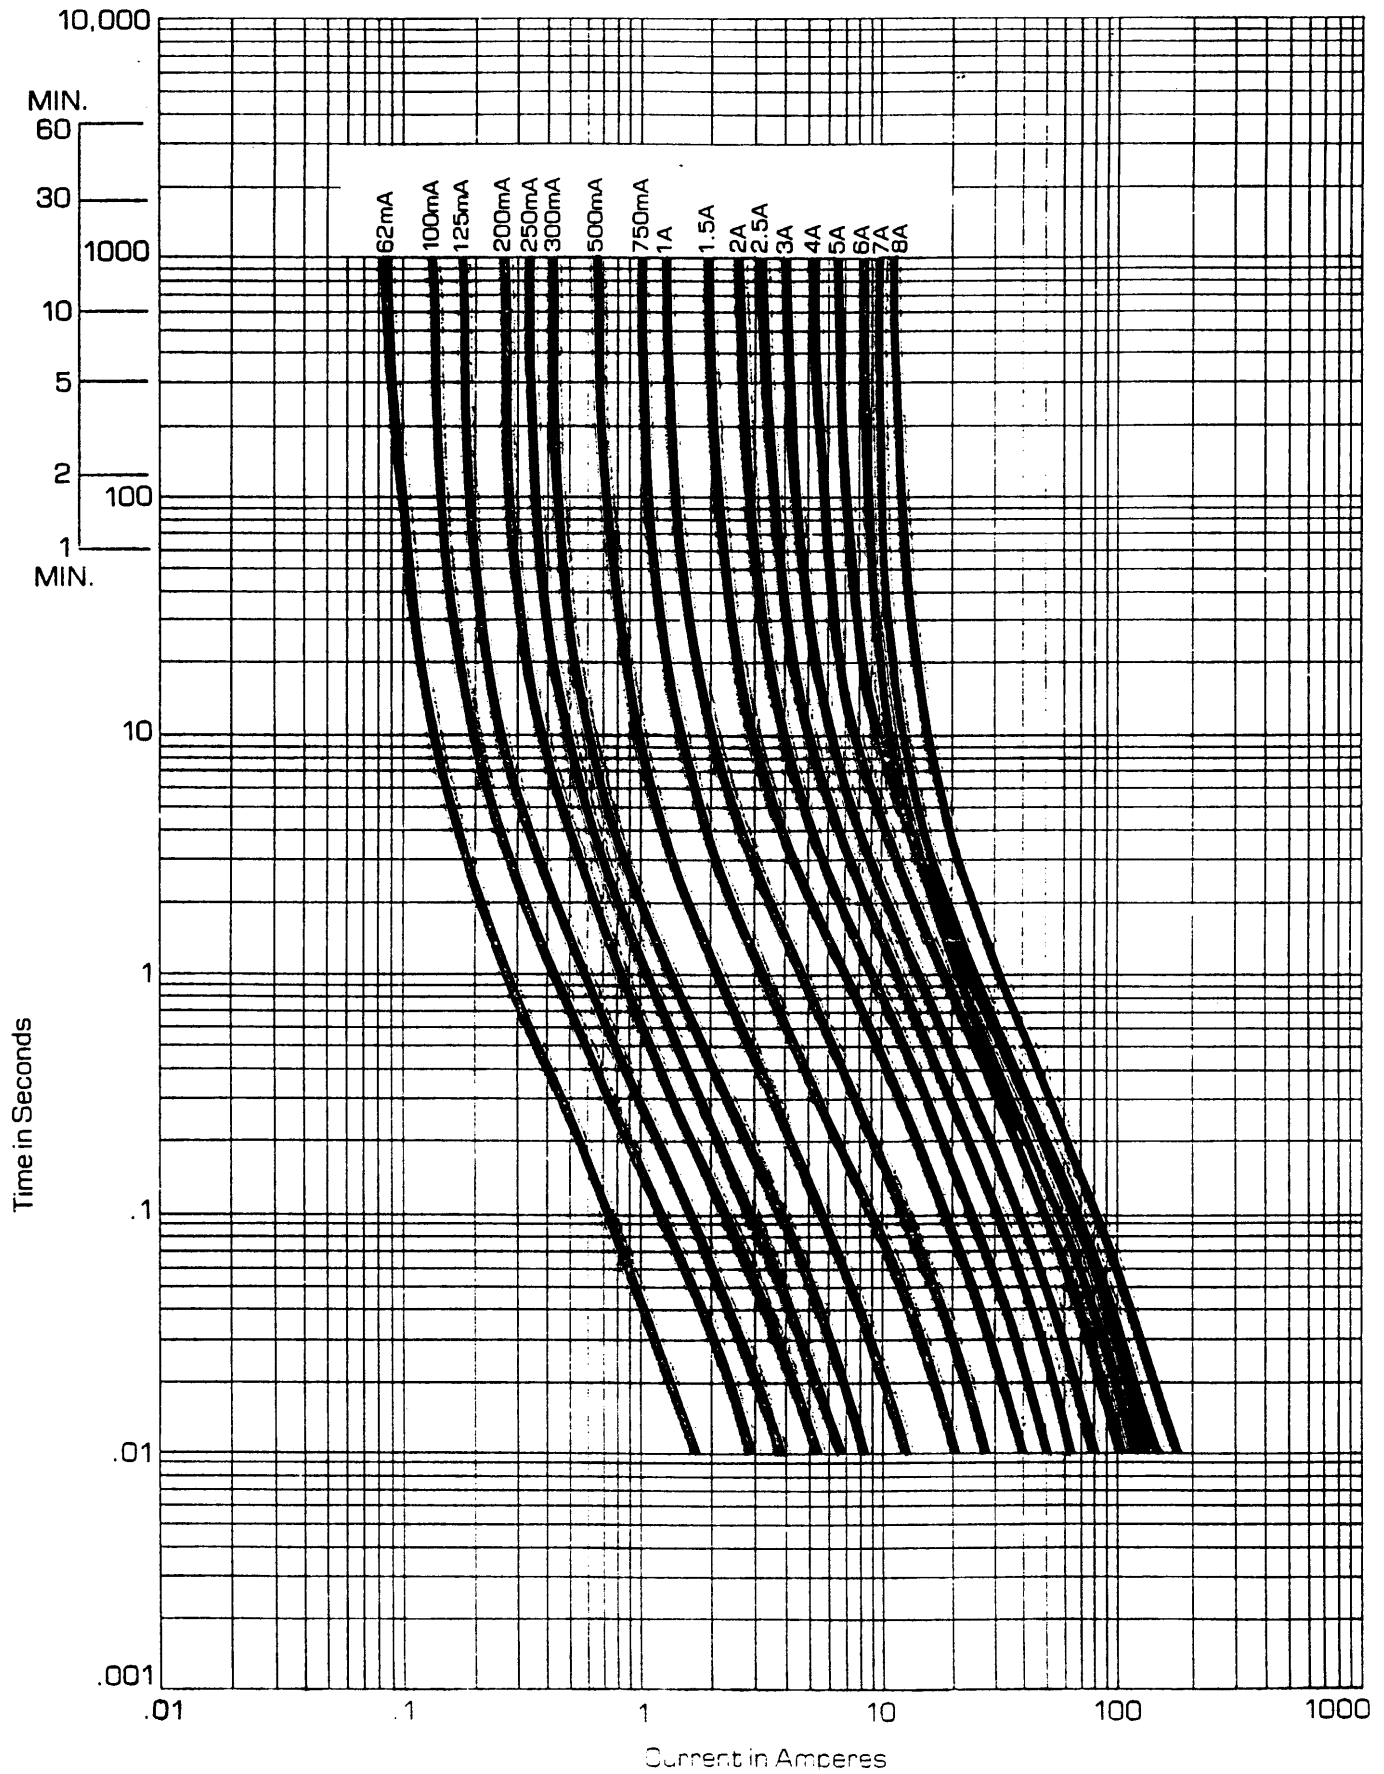

*For 6-8A Lead Size = 0.039 (1mm)

Specifications Subject To Change Without Notice

bel Bel Fuse Inc.

14 198 Van Vorst Street, Jersey City, New Jersey 07302 • (201) 432-0463 • FAX (201) 432-9542

Catalog Number	Ampere Rating	Voltage Rating
3SB062	1/16	250
3SB100	1/10	250
3SB125	1/8	250
3SB150	15/100	250
3SB175	.175	250
3SB187	3/16	250
3SB200	2/10	250
3SB250	1/4	250
3SB300	3/10	250
3SB375	3/8	250
3SB400	4/10	250
3SB500	1/2	250
3SB600	6/10	250
3SB700	7/10	250
3SB750	3/4	250
3SB800	8/10	250
3SB1	1	250
3SB1.2	1-2/10	250
3SB1.25	1-1/4	250
3SB1.5	1-1/2	250
3SB1.6	1-6/10	250
3SB1.8	1-8/10	250
3SB2	2	250
3SB2.25	2-1/4	250
3SB2.5	2-1/2	250
3SB2.8	2-8/10	250
3SB3	3	250
3SB3.2	3-2/10	250
3SB3.5	3-1/2	250
3SB4	4	250
3SB4.5	4-1/2	250
3SB5	5	250
3SBP6	6	250
3SB7	7	250
3SB8	8	250

Fuse Markings

"BEL,"  

Current Rating, "250V"

Bel 3SB/3SBP

Time-Current Characteristics Curve

Bel Fuse Inc.

198 Van Vorst Street, Jersey City, New Jersey 07310 • Tel: (201) 432-1643 • Fax: (201) 432-1642

Specifications Subject To Change Without Notice