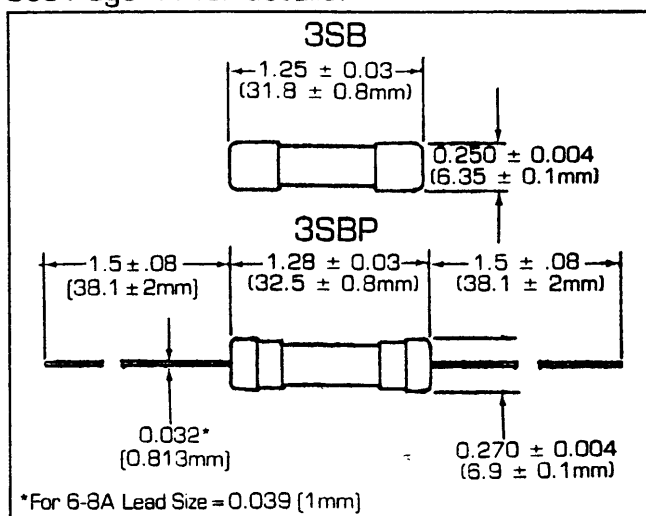

Type 3SB/3SBP Slow Blow Glass Tube Fuse Series

Electrical Characteristics

Rating	Blow Time
110%	4 hours, minimum
135%	1 hour, maximum
200%	5 seconds, minimum
200%	30 seconds, maximum

Mechanical Dimensions

	3SB		3SBP		Pigtail Leads	
Dimensions	Inches	(mm)	Inches	(mm)	Inches	(mm)
Diameter	0.250	(6.35)	0.270	(6.9)	0.032	(0.813)
Length	1.25	(31.8)	1.28	(32.5)	1.5	(38.1)

Listed by Underwriters' Laboratories through 8 amperes. Certified by Canadian Standards Association through 8 amperes.

Type 3SB fuses, described as slow blow, are designed to prevent unnecessary blowing in circuits where transient surges are anticipated. Protection against short circuit or continued overload is still maintained. Pigtail leads (Type 3SBP) are available when direct soldering into circuits is desired.

*For 6-8A Lead Size = 0.039 (1mm)

Specifications Subject To Change Without Notice

bel Bel Fuse Inc.

14 198 Van Vorst Street, Jersey City, New Jersey 07302 • (201) 432-0463 • FAX (201) 432-9542

Catalog Number	Ampere Rating	Voltage Rating
3SB062	1/16	250
3SB100	1/10	250
3SB125	1/8	250
3SB150	15/100	250
3SB175	.175	250
3SB187	3/16	250
3SB200	2/10	250
3SB250	1/4	250
3SB300	3/10	250
3SB375	3/8	250
3SB400	4/10	250
3SB500	1/2	250
3SB600	6/10	250
3SB700	7/10	250
3SB750	3/4	250
3SB800	8/10	250
3SB1	1	250
3SB1.2	1-2/10	250
3SB1.25	1-1/4	250
3SB1.5	1-1/2	250
3SB1.6	1-6/10	250
3SB1.8	1-8/10	250
3SB2	2	250
3SB2.25	2-1/4	250
3SB2.5	2-1/2	250
3SB2.8	2-8/10	250
3SB3	3	250
3SB3.2	3-2/10	250
3SB3.5	3-1/2	250
3SB4	4	250
3SB4.5	4-1/2	250
3SB5	5	250
3SBP6	6	250
3SB7	7	250
3SB8	8	250