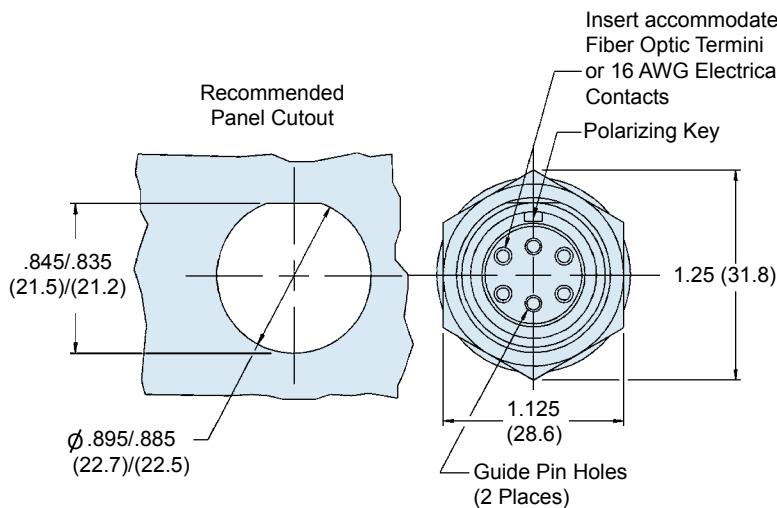

**180-070 (-6 and -7)**  
**4 Channel Fiber Optic Plug / Receptacle**  
**Special Environmental Composite Connector**  
**for Glenair 181-011 and 181-012 Front Release Termini**

**-6 PLUG ASSEMBLY**

**-7 JAM NUT RECEPTACLE ASSEMBLY**

Metric dimensions (mm) are in parentheses.