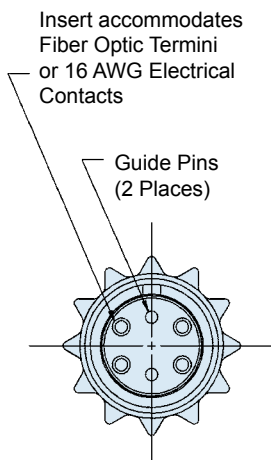

**180-070 (-6 and -7)**  
**4 Channel Fiber Optic Plug / Receptacle**  
**Special Environmental Composite Connector**  
**for Glenair 181-011 and 181-012 Front Release Termini**

**-6 PLUG ASSEMBLY**

**-7 JAM NUT RECEPTACLE ASSEMBLY**

Metric dimensions (mm) are in parentheses.