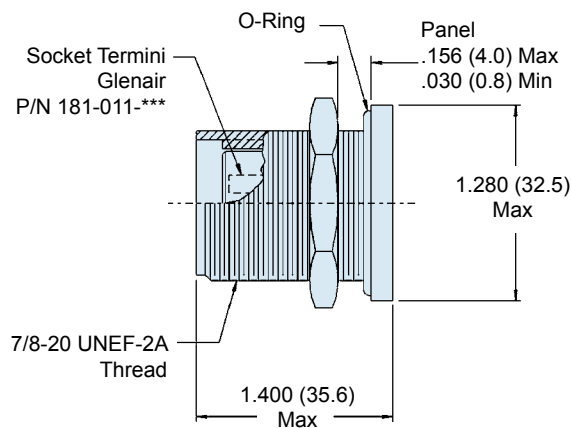

**180-070 (-6 and -7)**  
**4 Channel Fiber Optic Plug / Receptacle**  
**Special Environmental Composite Connector**  
**for Glenair 181-011 and 181-012 Front Release Termini**

**-6 PLUG ASSEMBLY**

**-7 JAM NUT RECEPTACLE ASSEMBLY**

Metric dimensions (mm) are in parentheses.