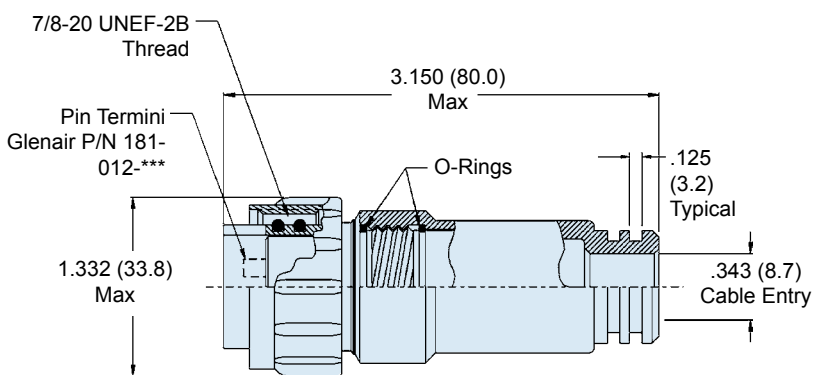

**180-070 (-6 and -7)**  
**4 Channel Fiber Optic Plug / Receptacle**  
**Special Environmental Composite Connector**  
**for Glenair 181-011 and 181-012 Front Release Termini**

**-6 PLUG ASSEMBLY**

**-7 JAM NUT RECEPTACLE ASSEMBLY**

Metric dimensions (mm) are in parentheses.