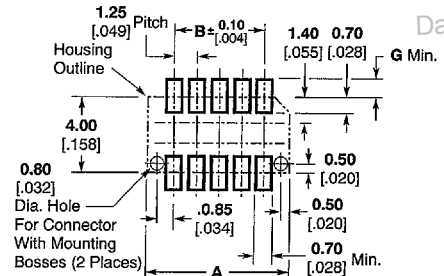

DataSheet4U.com

		Board Connection Configuration			
Right-Angle		C =	3.95 .156	H =	6.9 .271
		C =	8.85 .348	H =	11.9 .469
Parallel		C =	3.95 .156	H =	5.0 .197
		C =	5.45 .215	H =	6.5 .256
		C =	6.85 .270	H =	8.0 .315
		C =	8.85 .348	H =	10.0 .394

Recommended PC Board Layout