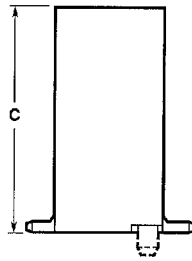

1.25 mm [.049] FP Connectors (Continued)**1.25 mm Dual-Row,
Short-Rib, Post
Headers for Vertical
Mounting****Material and Finish****Housing**— Polyphenylene sulfide,
black, UL 94V-0 rated**Contact**— 0.50 [.020] dia. brass rod,
tin-lead plated**Related Product Data****Mates with***— Receptacle Headers,
pages 116 and 117***Packaging Quantities, Tube**

16 Pos.— 40 Pcs./Tube
 22 Pos.— 30 Pcs./Tube
 24 Pos.— 25 Pcs./Tube
 26 Pos.— 25 Pcs./Tube
 30 Pos.— 20 Pcs./Tube

Housing Height (C):
3.95 [.156], 5.45 [.215],
6.85 [.270], and 8.85 [.348]

DataSheet4U.com

		Board Connection Configuration			
Right-Angle		C =	3.95 .156	H =	6.9 .271
		C =	8.85 .348	H =	11.9 .469
Parallel		C =	3.95 .156	H =	5.0 .197
		C =	5.45 .215	H =	6.5 .256
		C =	6.85 .270	H =	8.0 .315
		C =	8.85 .348	H =	10.0 .394

¹ "D" dimension used only with Post Headers with Mounting Bosses.² *Packaging Quantities, Tube— See chart at left.³ *Packaging Quantities, Tape— 430 per tape.

* Standard Receptacles cannot mate with Short-Rib Post Headers.