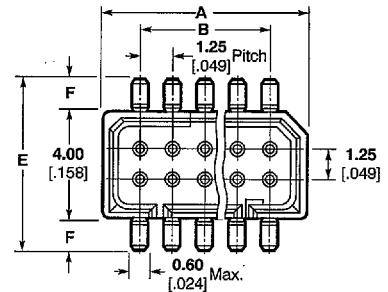

1.25 mm [.049] FP Connectors (Continued)**1.25 mm Dual-Row,
Short-Rib, Post
Headers for Vertical
Mounting****Material and Finish****Housing**— Polyphenylene sulfide,
black, UL 94V-0 rated**Contact**— 0.50 [.020] dia. brass rod,
tin-lead plated**Related Product Data****Mates with***— Receptacle Headers,
pages 116 and 117***Packaging Quantities, Tube**

16 Pos.— 40 Pcs./Tube
 22 Pos.— 30 Pcs./Tube
 24 Pos.— 25 Pcs./Tube
 26 Pos.— 25 Pcs./Tube
 30 Pos.— 20 Pcs./Tube

Housing Height (C):
3.95 [.156], 5.45 [.215],
6.85 [.270], and 8.85 [.348]

DataSheet4U.com

		Board Connection Configuration			
Right-Angle		C =	3.95 .156	H =	6.9 .271
		C =	8.85 .348	H =	11.9 .469
Parallel		C =	3.95 .156	H =	5.0 .197
		C =	5.45 .215	H =	6.5 .256
		C =	6.85 .270	H =	8.0 .315
		C =	8.85 .348	H =	10.0 .394

¹ "D" dimension used only with Post Headers with Mounting Bosses.² *Packaging Quantities, Tube— See chart at left.³ *Packaging Quantities, Tape— 430 per tape.

* Standard Receptacles cannot mate with Short-Rib Post Headers.