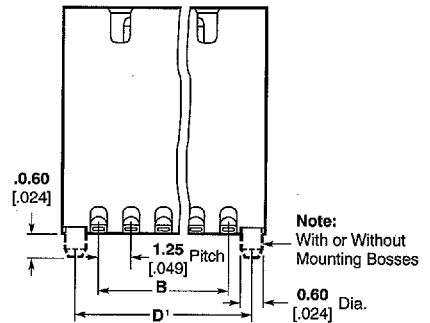

1.25 mm [.049] FP Connectors (Continued)**1.25 mm Dual-Row,
Short-Rib, Post
Headers for Vertical
Mounting****Material and Finish****Housing**— Polyphenylene sulfide,
black, UL 94V-0 rated**Contact**— 0.50 [.020] dia. brass rod,
tin-lead plated**Related Product Data****Mates with***— Receptacle Headers,
pages 116 and 117***Packaging Quantities, Tube**

16 Pos.— 40 Pcs./Tube
 22 Pos.— 30 Pcs./Tube
 24 Pos.— 25 Pcs./Tube
 26 Pos.— 25 Pcs./Tube
 30 Pos.— 20 Pcs./Tube

Housing Height (C):
3.95 [.156], 5.45 [.215],
6.85 [.270], and 8.85 [.348]

DataSheet4U.com

		Board Connection Configuration			
Right-Angle		C =	3.95 .156	H =	6.9 .271
		C =	8.85 .348	H =	11.9 .469
Parallel		C =	3.95 .156	H =	5.0 .197
		C =	5.45 .215	H =	6.5 .256
		C =	6.85 .270	H =	8.0 .315
		C =	8.85 .348	H =	10.0 .394

¹ "D" dimension used only with Post Headers with Mounting Bosses.² *Packaging Quantities, Tube— See chart at left.³ *Packaging Quantities, Tape— 430 per tape.

* Standard Receptacles cannot mate with Short-Rib Post Headers.