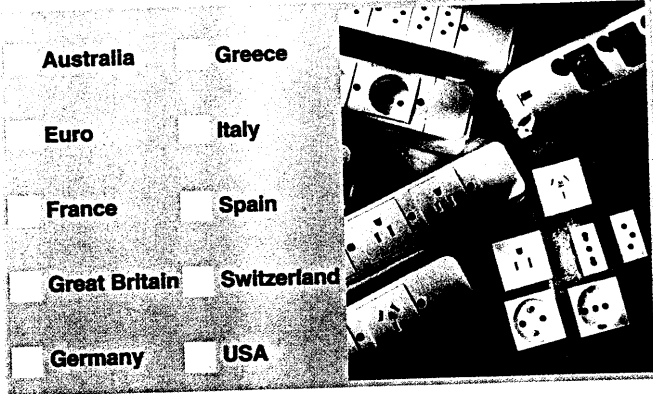

072-241 to 277

DB2000 International

Major International socket types

Multi position ST18 locking system and shutter. Vari-clip fixing, green unit live neon indicator and recessed earth take off terminal.