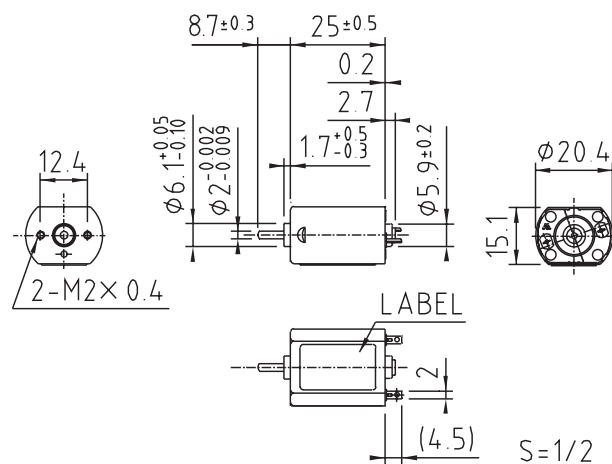

## SPECIFICATIONS

| Items                  | SPEC-NO | R14 1526 |
|------------------------|---------|----------|
| Rated Voltage (V)      |         | 7.5      |
| Voltage Range (V)      |         | 6.0~8.5  |
| Rated Load (mN·m)      |         | 2.45     |
| No Load Speed (rpm)    |         | 8850     |
| No Load Current (mA)   |         | 43       |
| Starting Torque (mN·m) |         | 6.55     |
| Rotation               |         | CW/CCW   |

## DIMENSIONS

S=1/2

Unit : mm