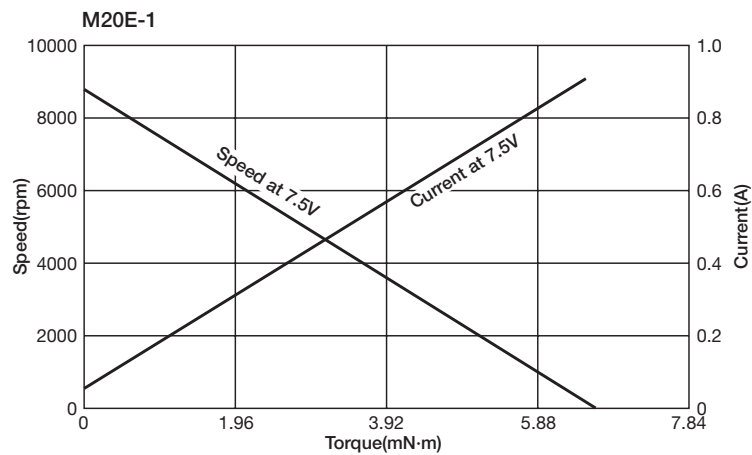

## SPECIFICATIONS

| Items                  | SPEC-NO | R14 1526 |
|------------------------|---------|----------|
| Rated Voltage (V)      |         | 7.5      |
| Voltage Range (V)      |         | 6.0~8.5  |
| Rated Load (mN·m)      |         | 2.45     |
| No Load Speed (rpm)    |         | 8850     |
| No Load Current (mA)   |         | 43       |
| Starting Torque (mN·m) |         | 6.55     |
| Rotation               |         | CW/CCW   |

## DIMENSIONS

S=1/2

Unit : mm