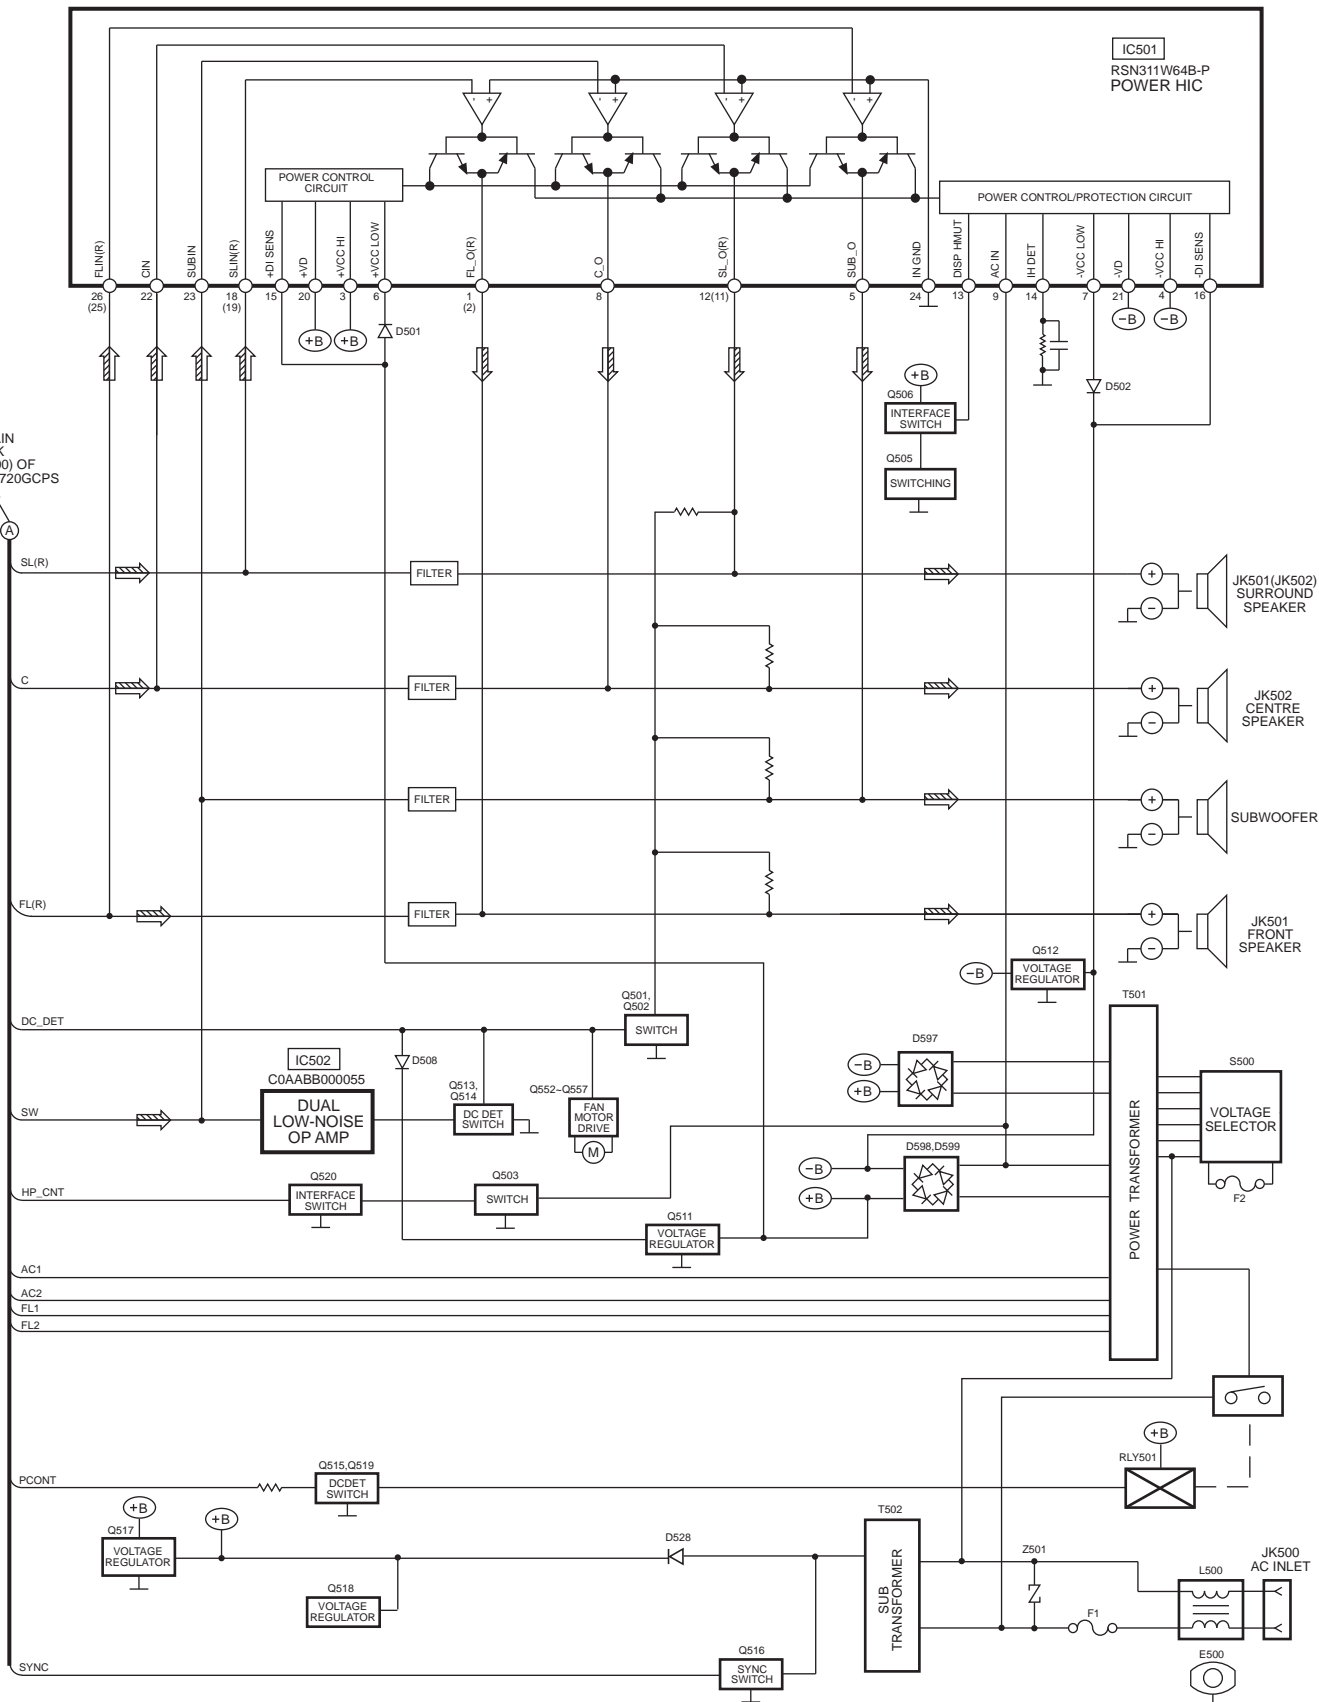

IC501
RSN311W64B-P
POWER HIC

POWER CONTROL CIRCUIT

POWER CONTROL/PROTECTION CIRCUIT

TO MAIN BLOCK (JK2000) OF SA-HT720GCPS

SIGNAL LINES