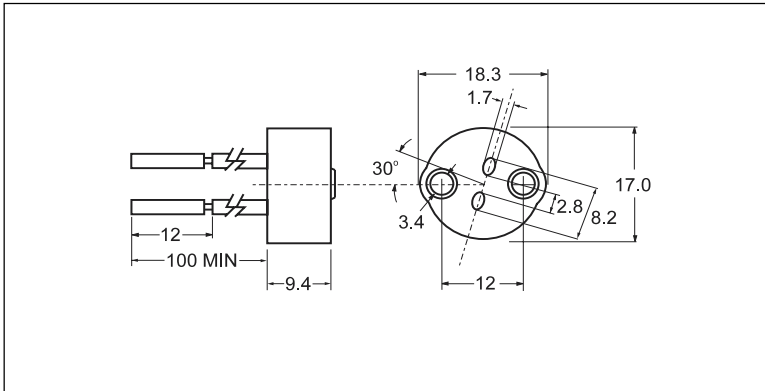

## HT456

**E167154**

**Lamp Base** G-4, GZ-4, GX-5.3  
GZ6.35, G6.35, GY6.35  
MR-11, MR-16

**Holder** Ceramic

**Maximum Ratings** 250 Volts  
100 Watts  
200°C

**Wire** 18 AWG Stranded  
Silicon & Fiberglass  
Insulation  
220mm Wire Length

## HT456A

**E167154**

**Lamp Base** G4, GZ4, GX5.3,  
GZ6.35, G6.35, GY6.35  
MR-11, MR-16

**Holder** Ceramic

**Maximum Ratings** 250 Volts  
100 Watts  
200°C

**Wire** 18 AWG Stranded  
Silicon & Fiberglass  
Insulation  
100mm Wire Length

## HT458

**E167154**

**Lamp Base** G4, GZ4, GX5.3,  
GZ6.35, G6.35, GY6.35  
MR-11, MR-16

**Holder** Ceramic

**Maximum Ratings** 250 Volts  
100 Watts  
200°C

**Wire** 18 AWG Stranded  
Silicon & Fiberglass  
Insulation  
205mm Wire Length

## HT400

**E167154**

**Lamp Base** G4, GZ4

**Holder** Ceramic

**Maximum Ratings**  
250 Volts  
100 Watts  
200°C

**Wire** 18 AWG Stranded  
Silicon & Fiberglass  
Insulation  
205mm Wire Length