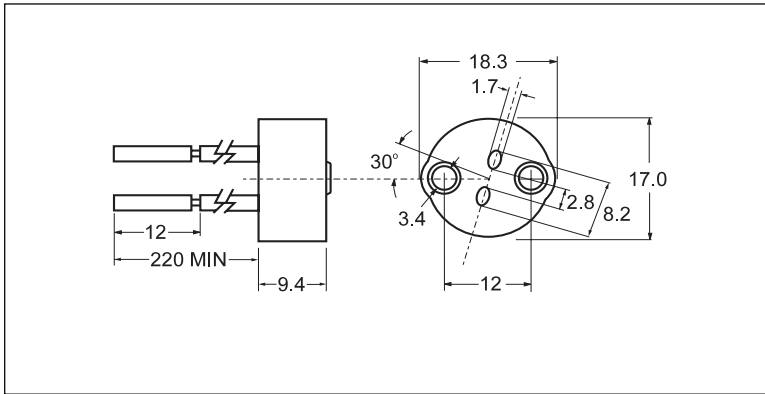

## HT456

**E167154**

**Lamp Base** G-4, GZ-4, GX-5.3  
GZ6.35, G6.35, GY6.35  
MR-11, MR-16

**Holder** Ceramic

**Maximum Ratings** 250 Volts  
100 Watts  
200°C

**Wire** 18 AWG Stranded  
Silicon & Fiberglass  
Insulation  
220mm Wire Length

## HT456A

**E167154**

**Lamp Base** G4, GZ4, GX5.3,  
GZ6.35, G6.35, GY6.35  
MR-11, MR-16

**Holder** Ceramic

**Maximum Ratings** 250 Volts  
100 Watts  
200°C

**Wire** 18 AWG Stranded  
Silicon & Fiberglass  
Insulation  
100mm Wire Length

## HT400

**E167154**

**Lamp Base** G4, GZ4

**Holder** Ceramic

**Maximum Ratings**  
250 Volts  
100 Watts  
200°C

**Wire** 18 AWG Stranded  
Silicon & Fiberglass  
Insulation  
205mm Wire Length

## HT912

**E167154**

**Lamp Base** G6.35, GY6.35, GZ6.34

**Holder** Ceramic

**Maximum Ratings**  
250 Volts  
100 Watts  
200°C

**Wire** 18 AWG Stranded  
Silicon & Fiberglass  
Insulation  
220mm Wire Length