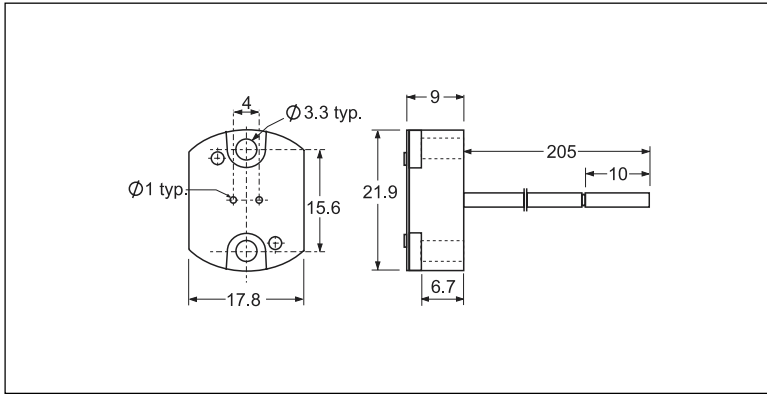

Commercial Grade Lampholders

HT400

E167154

Lamp Base G4, GZ4

Holder Ceramic

Maximum Ratings
250 Volts
100 Watts
200°C

Wire 18 AWG Stranded
Silicon & Fiberglass
Insulation
205mm Wire Length