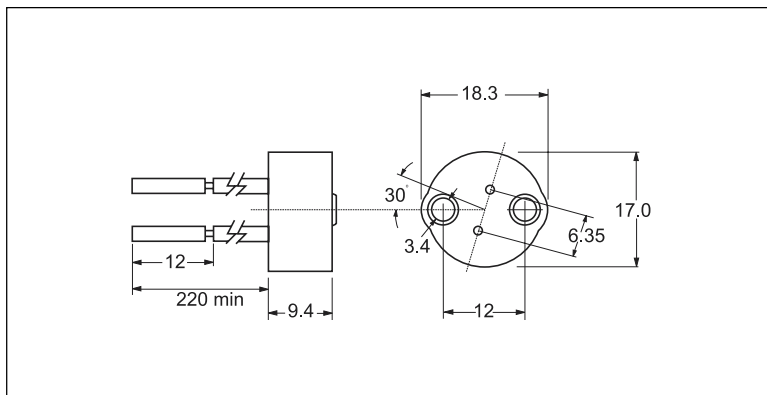

## HT9941

**E167154**

**Lamp Base** G4, GZ4

**Holder** Ceramic

**Maximum Ratings**  
250 Volts  
100 Watts  
200°C

**Wire** 18 AWG Stranded  
Silicon & Fiberglass  
Insulation  
220mm Wire Length

## HT912

**E167154**

**Lamp Base** G6.35, GY6.35, GZ6.34

**Holder** Ceramic

**Maximum Ratings**  
250 Volts  
100 Watts  
200°C

**Wire** 18 AWG Stranded  
Silicon & Fiberglass  
Insulation  
220mm Wire Length