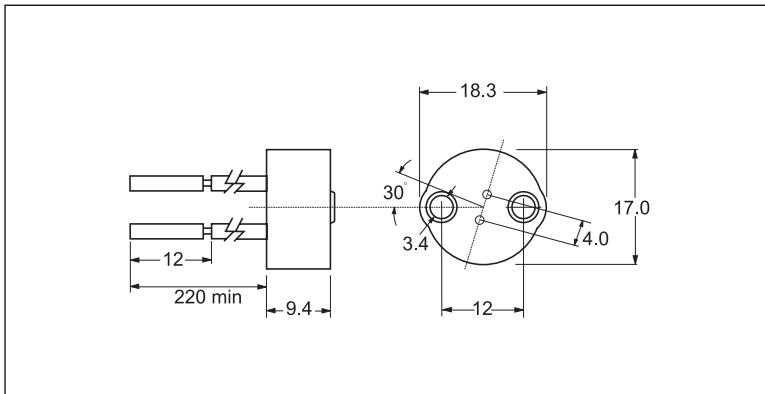

## HT400

**E167154**

**Lamp Base** G4, GZ4

**Holder** Ceramic

**Maximum Ratings**  
250 Volts  
100 Watts  
200°C

**Wire** 18 AWG Stranded  
Silicon & Fiberglass  
Insulation  
205mm Wire Length

## HT9941

**E167154**

**Lamp Base** G4, GZ4

**Holder** Ceramic

**Maximum Ratings**  
250 Volts  
100 Watts  
200°C

**Wire** 18 AWG Stranded  
Silicon & Fiberglass  
Insulation  
220mm Wire Length