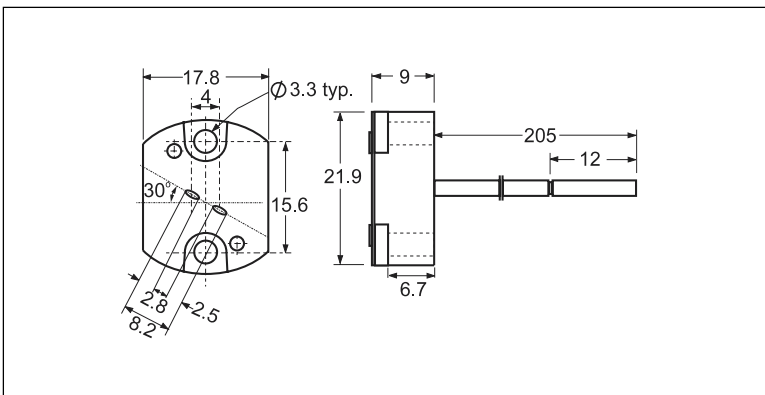

## HT456

**E167154**

**Lamp Base** G-4, GZ-4, GX-5.3  
GZ6.35, G6.35, GY6.35  
MR-11, MR-16

**Holder** Ceramic

**Maximum Ratings** 250 Volts  
100 Watts  
200°C

**Wire** 18 AWG Stranded  
Silicon & Fiberglass  
Insulation  
220mm Wire Length

## HT456A

**E167154**

**Lamp Base** G4, GZ4, GX5.3,  
GZ6.35, G6.35, GY6.35  
MR-11, MR-16

**Holder** Ceramic

**Maximum Ratings** 250 Volts  
100 Watts  
200°C

**Wire** 18 AWG Stranded  
Silicon & Fiberglass  
Insulation  
100mm Wire Length

## HT458

**E167154**

**Lamp Base** G4, GZ4, GX5.3,  
GZ6.35, G6.35, GY6.35  
MR-11, MR-16

**Holder** Ceramic

**Maximum Ratings** 250 Volts  
100 Watts  
200°C

**Wire** 18 AWG Stranded  
Silicon & Fiberglass  
Insulation  
205mm Wire Length