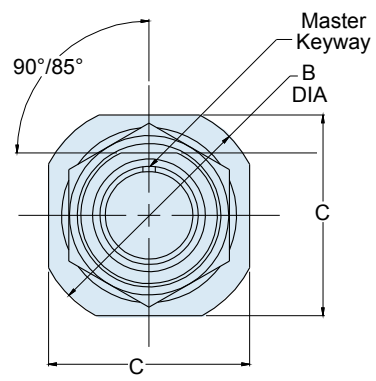

# D38999/23 Jam Nut Mount Hermetic Receptacle MIL-DTL-38999 Series III

## How To Order: MS

B

**TABLE II: CONTACT SIZE**

PRINTED CIRCUIT TAIL CONFIGURATIONS  
CONTACT STYLE C AND D

Contact Size	ø P
22D	.011 (0.28)
	.015 (0.38)
20	.024 (0.61)
	.028 (0.71)
16	.0635 (1.61)
	.0615 (1.56)
12	.095 (2.41)
	.093 (2.36)

## How To Order: Commercial

**B**

**TABLE I: CONNECTOR DIMENSIONS**

SHELL SIZE CODE	SHELL SIZE	A THREAD -0.1P-0.03L- TS	B DIA	C A/F ±.015(0.4)	D FLAT ±.005(0.1)	E DIA ±.012(0.3)	F DIA	G THREAD ISO METRIC	H ±.032(0.8)
A	9/09	0.625	1.200(30.5) 1.178(29.9)	1.063(27.0)	.650(16.5)	.603(15.3)	.653(16.6) .642(16.3)	M17 X 1.0-6g	.094(2.4)
B	11	0.750	1.385(35.2) 1.363(34.6)	1.252(31.8)	.750(19.1)	.725(18.4)	.775(19.7) .764(19.4)	M20 X 1.0-6g	.094(2.4)
C	13	0.875	1.511(38.4) 1.489(37.8)	1.374(34.9)	.937(23.8)	.851(21.6)	.905(23.0) .894(22.7)	M25 X 1.0-6g	.094(2.4)
D	15	1.000	1.637(41.6) 1.615(41.0)	1.500(38.1)	1.061(26.9)	.977(24.8)	1.031(26.2) 1.020(25.9)	M28 X 1.0-6g	.094(2.4)
E	17	1.187	1.763(44.8) 1.741(44.2)	1.626(41.3)	1.186(30.1)	1.103(28.0)	1.153(29.3) 1.142(29.0)	M32 X 1.0-6g	.094(2.4)
F	19	1.250	1.948(49.5) 1.926(48.9)	1.811(46.0)	1.311(33.3)	1.229(31.2)	1.278(32.5) 1.268(32.2)	M35 X 1.0-6g	.094(2.4)
G	21	1.375	2.074(52.7) 2.051(52.1)	1.937(49.2)	1.436(36.5)	1.351(34.3)	1.405(35.7) 1.394(35.4)	M38 X 1.0-6g	.094(2.4)
H	23	1.500	2.200(55.9) 2.177(55.3)	2.063(52.4)	1.561(39.6)	1.477(37.5)	1.531(38.9) 1.520(38.6)	M41 X 1.0-6g	.094(2.4)
J	25	1.625	2.322(59.0) 2.300(58.4)	2.189(55.6)	1.686(42.8)	1.603(40.7)	1.653(42.0) 1.642(41.7)	M44 X 1.0-6g	.094(2.4)