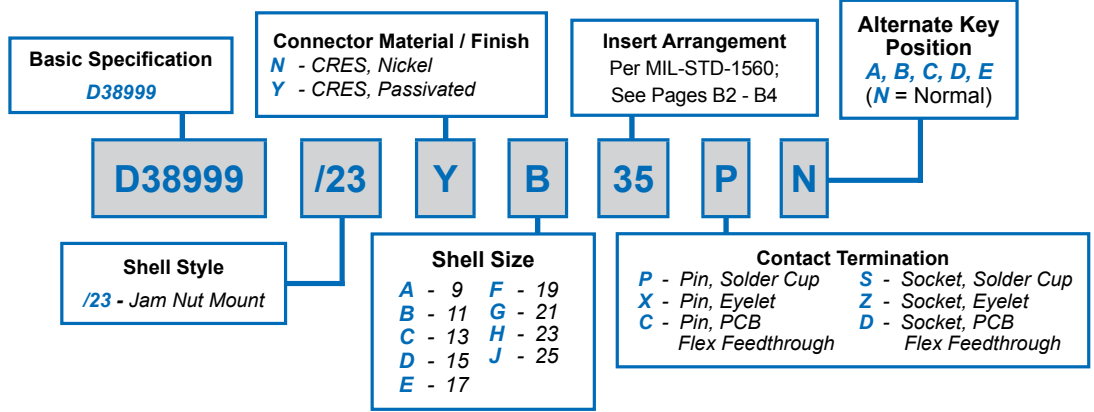

D38999/23 Jam Nut Mount Hermetic Receptacle MIL-DTL-38999 Series III

How To Order: MS

B

TABLE II: CONTACT SIZE

PRINTED CIRCUIT TAIL CONFIGURATIONS
CONTACT STYLE C AND D

Contact Size	ø P
22D	.011 (0.28)
	.015 (0.38)
20	.024 (0.61)
	.028 (0.71)
16	.0635 (1.61)
	.0615 (1.56)
12	.095 (2.41)
	.093 (2.36)