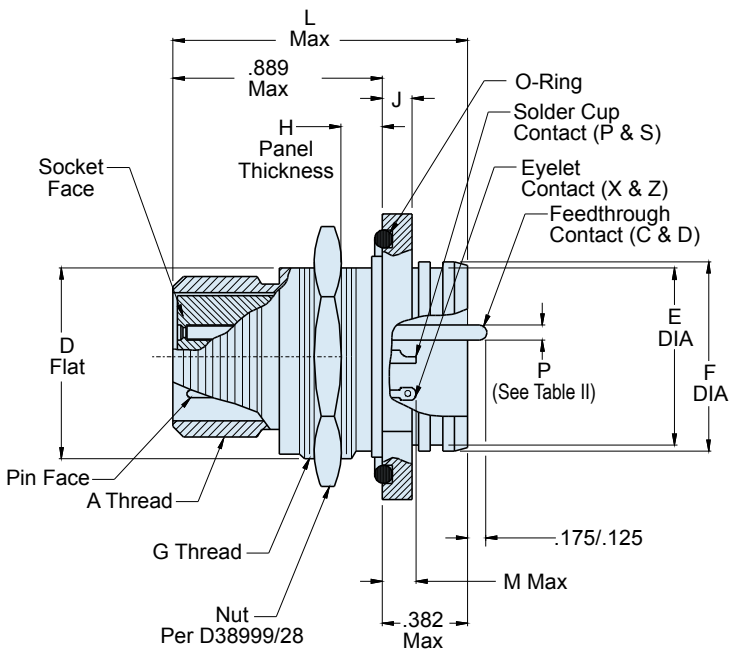

TABLE II: CONTACT SIZE

PRINTED CIRCUIT TAIL CONFIGURATIONS
CONTACT STYLE C AND D

Contact Size	ø P
22D	.011 (0.28)
	.015 (0.38)
20	.024 (0.61)
	.028 (0.71)
16	.0635 (1.61)
	.0615 (1.56)
12	.095 (2.41)
	.093 (2.36)