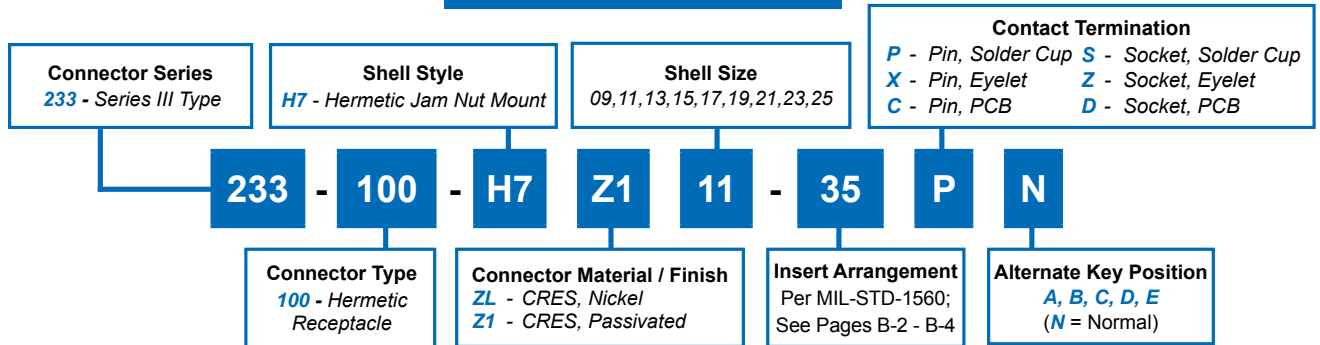

## How To Order: MS

B

**TABLE II: CONTACT SIZE**

PRINTED CIRCUIT TAIL CONFIGURATIONS  
CONTACT STYLE C AND D

Contact Size	ø P
22D	.011 (0.28)
	.015 (0.38)
20	.024 (0.61)
	.028 (0.71)
16	.0635 (1.61)
	.0615 (1.56)
12	.095 (2.41)
	.093 (2.36)

# D38999/23 Jam Nut Mount Hermetic Receptacle MIL-DTL-38999 Series III

D38999 QPL  
Hermetics

## How To Order: Commercial

**B**

**TABLE I: CONNECTOR DIMENSIONS**

SHELL SIZE CODE	SHELL SIZE	A THREAD -0.1P-0.03L- TS	B DIA	C A/F ±.015(0.4)	D FLAT ±.005(0.1)	E DIA ±.012(0.3)	F DIA	G THREAD ISO METRIC	H ±.032(0.8)
A	9/09	0.625	1.200(30.5) 1.178(29.9)	1.063(27.0)	.650(16.5)	.603(15.3)	.653(16.6) .642(16.3)	M17 X 1.0-6g	.094(2.4)
B	11	0.750	1.385(35.2) 1.363(34.6)	1.252(31.8)	.750(19.1)	.725(18.4)	.775(19.7) .764(19.4)	M20 X 1.0-6g	.094(2.4)
C	13	0.875	1.511(38.4) 1.489(37.8)	1.374(34.9)	.937(23.8)	.851(21.6)	.905(23.0) .894(22.7)	M25 X 1.0-6g	.094(2.4)
D	15	1.000	1.637(41.6) 1.615(41.0)	1.500(38.1)	1.061(26.9)	.977(24.8)	1.031(26.2) 1.020(25.9)	M28 X 1.0-6g	.094(2.4)
E	17	1.187	1.763(44.8) 1.741(44.2)	1.626(41.3)	1.186(30.1)	1.103(28.0)	1.153(29.3) 1.142(29.0)	M32 X 1.0-6g	.094(2.4)
F	19	1.250	1.948(49.5) 1.926(48.9)	1.811(46.0)	1.311(33.3)	1.229(31.2)	1.278(32.5) 1.268(32.2)	M35 X 1.0-6g	.094(2.4)
G	21	1.375	2.074(52.7) 2.051(52.1)	1.937(49.2)	1.436(36.5)	1.351(34.3)	1.405(35.7) 1.394(35.4)	M38 X 1.0-6g	.094(2.4)
H	23	1.500	2.200(55.9) 2.177(55.3)	2.063(52.4)	1.561(39.6)	1.477(37.5)	1.531(38.9) 1.520(38.6)	M41 X 1.0-6g	.094(2.4)
J	25	1.625	2.322(59.0) 2.300(58.4)	2.189(55.6)	1.686(42.8)	1.603(40.7)	1.653(42.0) 1.642(41.7)	M44 X 1.0-6g	.094(2.4)