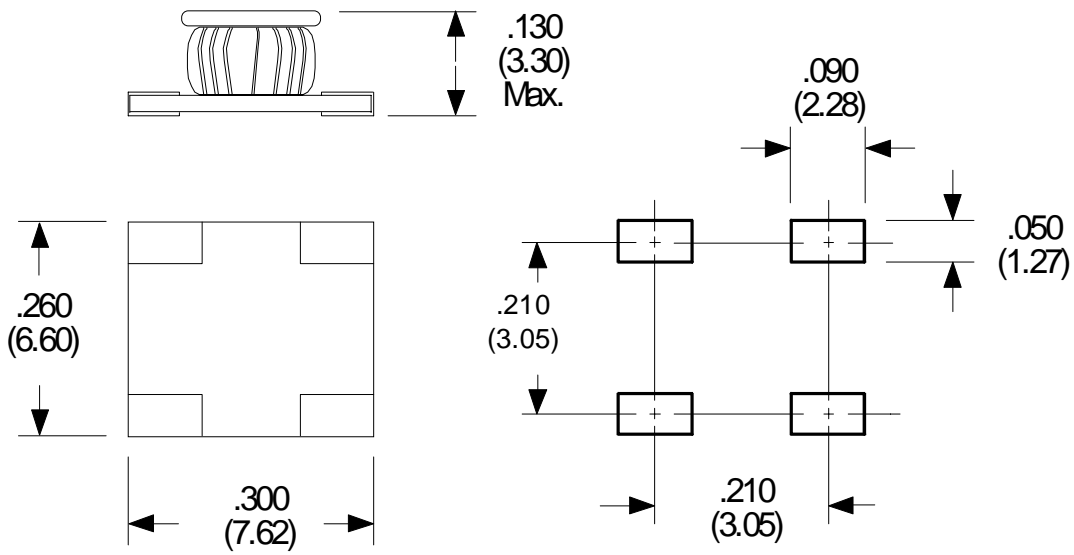

Physical Dimensions inches (mm)

RHOMBUS P/N: L-792	
CUST P/N: 543907	NAME:
DATE: 04/04/02	SHEET: 1 OF 1