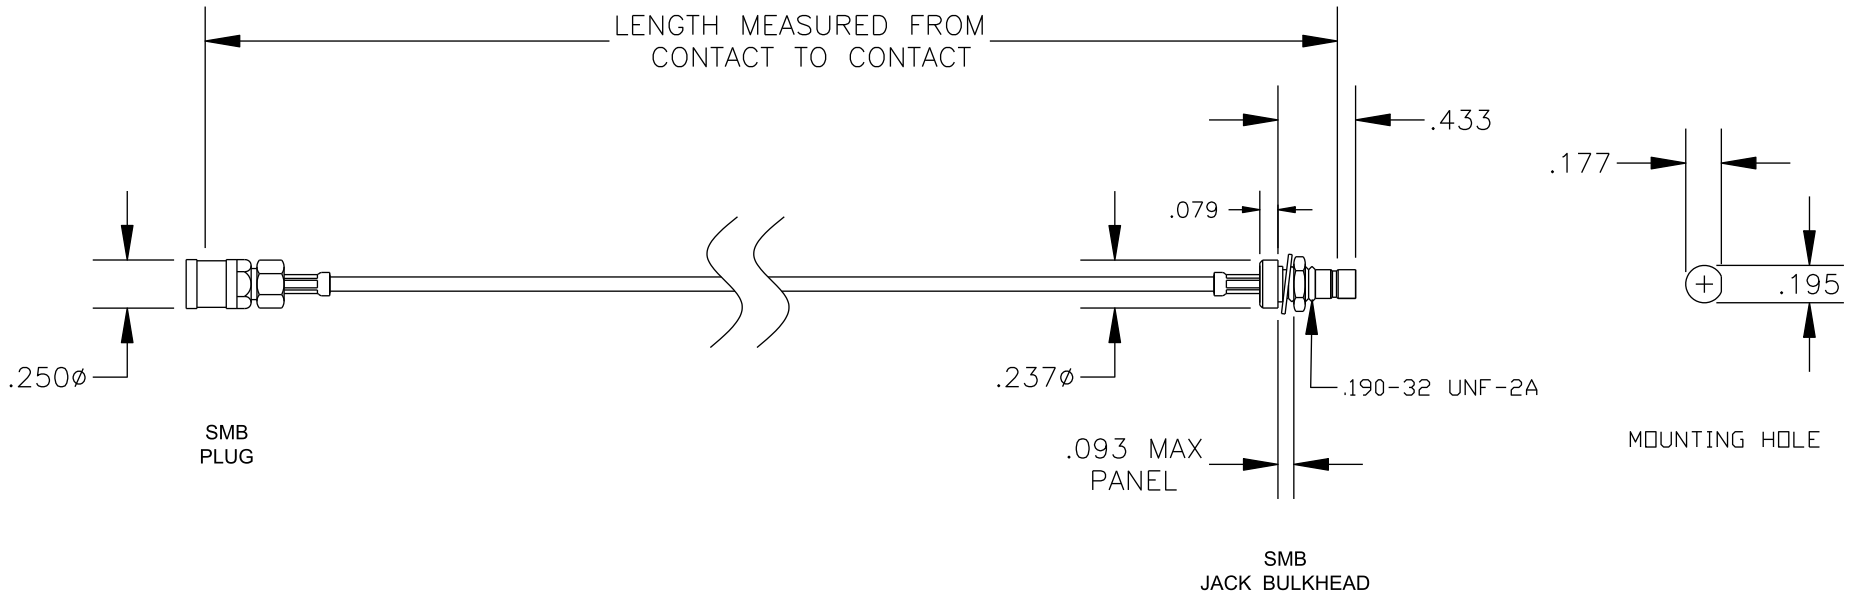

COMPONENTS	IMPEDANCE
SMB PLUG	50 OHM
SMB JACK BULKHEAD	50 OHM
RG178B/U	50 OHM

Standard Lengths	
-12	12"
-24	24"
-36	36"
-48	48"
-60	60"
-XXX	Custom Length in inches

**PASTERNAK ENTERPRISES, INC.**  
 P.O BOX 16759, IRVINE, CA 92623  
 PHONE (949) 261-1920 FAX (949) 261-7451  
 WEB ADDRESS: [www.pasternack.com](http://www.pasternack.com)  
 E-MAIL ADDRESS: [sales@pasternack.com](mailto:sales@pasternack.com)  
**COAXIAL & FIBER OPTICS**

DWG TITLE	DES.
<b>PE33676-XX</b>	CABLE ASSEMBLY, RG178B/U, SMB PLUG TO SMB JACK BULKHEAD

REV. A	FSCM NO. 53919	CAD FILE 012408	SCALE N/A	SIZE A	147
--------	----------------	-----------------	-----------	--------	-----

- NOTES:**
1. UNLESS OTHERWISE SPECIFIED ALL DIMENSIONS ARE NOMINAL.
  2. ALL SPECIFICATIONS ARE SUBJECT TO CHANGE WITHOUT NOTICE AT ANY TIME.
  3. DIMENSIONS ARE IN INCHES.
  4. LENGTH TOLERANCE IS  $\pm 1.5\%$  OR  $\pm 3/8"$ , WHICHEVER IS GREATER.