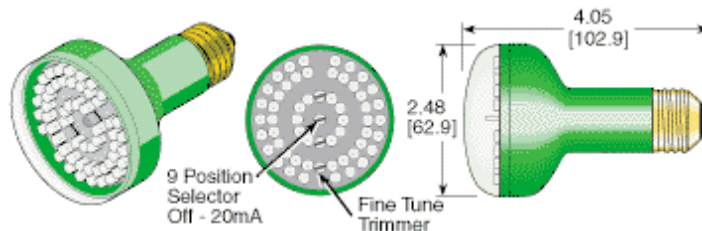

Ideal for use with Alternate or Renewable Energy Resources like Solar & Wind Power

Major Energy Reduction, Reduces Light Pollution, "Dark Skies" Initiative Friendly

Features

- Fixed or Adjustable Intensity
- Built-in Current Limiting Resistor for Direct 120VAC Applications (Other Voltages Optional)
- Choice of Narrow (12°), Standard (30°), Medium (50°) or Wide Angle (120°) Illumination
- Stability of LED Wavelength Eliminates Costly Filters
- LED Operating Life: 100,000+ Hours (10+ Years)
- Monochromatic, Narrow Bandwidth Light Gives More Open Time Before Fogging Film
- Very Low Power Consumption
- Solid-State, High Shock / Vibration Resistant
- Direct Mount in Industry Standard Sockets Without Modification
- 3-Year Lamp Warranty

Applications

- Light-Sensitive Film or Paper Manufacturing Plants
- Darkroom Illumination
- Control Panel Lighting in Darkrooms
- Photo Processing Labs
- Darkroom Safelight Spotlights & Tasklights
- Safelight Hallway Pathlights

Optional Viewing Angles:
For qualified applications & large quantity orders

12°
Narrow Angle (N)

30°
Standard Angle (S)

50°
Medium Angle (M)

120°
Extra-Wide Angle (W)

CONFIGURATION FOR ONLINE ORDERING

Custom Option:
For qualified applications & large quantity orders

E27 European Screw Base
BSD-1293E BSD-1260E

(Compared to Standard S100 Edison Screw Base)

Vertical Task Light Series BSD-1293

1. **Notes:**
1. Not all possible combinations of voltage, intensity and angle are available
  2. Intensity shown is for narrow angle. Intensity is reduced 12 to 15 times when using extra-wide angles

Order Mark	Part Number	Retail Price (Volume Price Available)	LED Color	No. of LEDs	Input Voltage	Power Watts (typ)	λp (nm)	View Angle 2θ½
Adjustable Intensity (Selector & Trimmer)								
	BSD-1293-001AW		Ultra Red	54 -- 67	120VAC	1.70W	660	120°
	BSD-1293-003AW		Orange	54 -- 67	120VAC	1.70W	605	120°
	BSD-1293-004AW		Yellow	54 -- 67	120VAC	1.70W	588	120°
	BSD-1293-007AW		Blue Green	54 -- 67	120VAC	1.70W	555	120°
	BSD-1293-881AW		Infrared	54 -- 67	120VAC	1.70W	880	120°
	BSD-1293-941AW		Infrared	54 -- 67	120VAC	1.70W	940	120°
Fixed Safelight Intensity (No Selector & Trimmer)								
	BSD-1293-001BW		Ultra Red	54 -- 67	120VAC	1.70W	660	120°
	BSD-1293-003BW		Orange	54 -- 67	120VAC	1.70W	605	120°
	BSD-1293-004BW		Yellow	54 -- 67	120VAC	1.70W	588	120°
	BSD-1293-007BW		Blue Green	54 -- 67	120VAC	1.70W	555	120°
	BSD-1293-881BW		Infrared	54 -- 67	120VAC	1.70W	880	120°
	BSD-1293-941BW		Infrared	54 -- 67	120VAC	1.70W	940	120°

Replace W in Part Number with Required Viewing Angle Options [Call LEDtronics for orders with optional viewing angles]
N - Narrow (12°)   M - Medium (50°)   S - Standard (30°)   W - Extra Wide (120°)