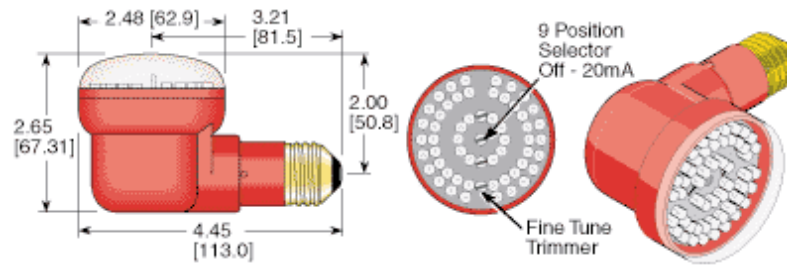

**Swivel Task Light
Series BSD-1260**

Order Mark	Part Number	Retail Price (Volume Price Available)	LED Color	No. of LEDs	Input Voltage	Power Watts (typ)	λ_p (nm)	View Angle 2$\theta_{1/2}$
Adjustable Intensity (Selector & Trimmer)								
	BSD-1260-001AW		Ultra Red	54 -- 67	120VAC	1.70W	660	120°
	BSD-1260-003AW		Amber	54 -- 67	120VAC	1.70W	605	120°
	BSD-1260-004AW		Yellow	54 -- 67	120VAC	1.70W	588	120°
	BSD-1260-007AW		Blue Green	54 -- 67	120VAC	1.70W	555	120°
	BSD-1260-881AW		Infrared	54 -- 67	120VAC	1.70W	880	120°
	BSD-1260-941AW		Infrared	54 -- 67	120VAC	1.70W	940	120°
Fixed Safelight Intensity (No Selector & Trimmer)								
	BSD-1260-001BW		Ultra Red	54 -- 67	120VAC	1.70W	660	120°
	BSD-1260-003BW		Amber	54 -- 67	120VAC	1.70W	605	120°
	BSD-1260-004BW		Yellow	54 -- 67	120VAC	1.70W	588	120°
	BSD-1260-007BW		Blue Green	54 -- 67	120VAC	1.70W	555	120°
	BSD-1260-881BW		Infrared	54 -- 67	120VAC	1.70W	880	120°
	BSD-1260-941BW		Infrared	54 -- 67	120VAC	1.70W	940	120°

Replace **W** in Part Number with Required Viewing Angle Options [Call LEDtronics for orders with optional viewing angles]
N - Narrow (12°)   M - Medium (50°)   S - Standard (30°)   W - Extra Wide (120°)

Specifications subject to change without notice

23105 Kashiwa Ct, Torrance, CA 90505 - PH: (800) 579-4875/(310) 534-1505 - FAX: (310) 534-1424
© Copyright 1997-2002 LEDtronics, Inc. All Rights Reserved - Contact Webmaster@ledtronics.com

<http://www.netdisty.net/ds/BSD-1293/> [10/21/2002 9:28:36 AM]