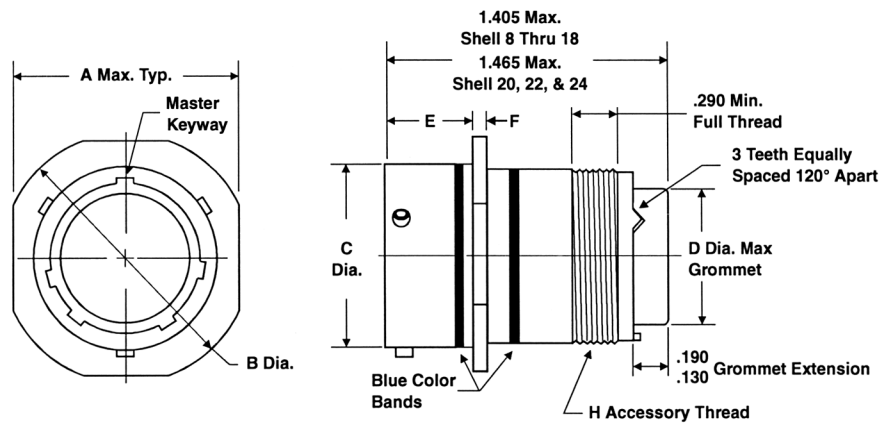

Miniature Cylindrical MIL-C-26482, Series 2 MS3471

cable connecting receptacle

Receptacle Shell, Cable Connecting,
Bayonet Coupling

Military No. MS3471
Amphenol/Matrix No. MB13

To complete order number see how to order, page 14.

Shell Size	A Max.	B Dia. ±.020	C Dia. ±.003	D Dia. Max.	E	F ±.016	H Thread Class 2A
8	.828	.938	.471	.305	.462/.431	.062	.5000-20 UNF
10	.954	1.062	.588	.405	.462/.431	.062	.6250-24 UNEF
12	1.047	1.156	.748	.531	.462/.431	.062	.7500-20 UNEF
14	1.141	1.250	.873	.665	.462/.431	.062	.8750-20 UNEF
16	1.234	1.344	.998	.790	.462/.431	.062	1.0000-20 UNEF
18	1.328	1.438	1.123	.869	.462/.431	.062	1.0625-18 UNEF
20	1.453	1.562	1.248	.994	.587/.556	.094	1.1875-18 UNEF
22	1.578	1.688	1.373	1.119	.587/.556	.094	1.3125-18 UNEF
24	1.703	1.812	1.498	1.244	.620/.589	.094	1.4375-18 UNEF