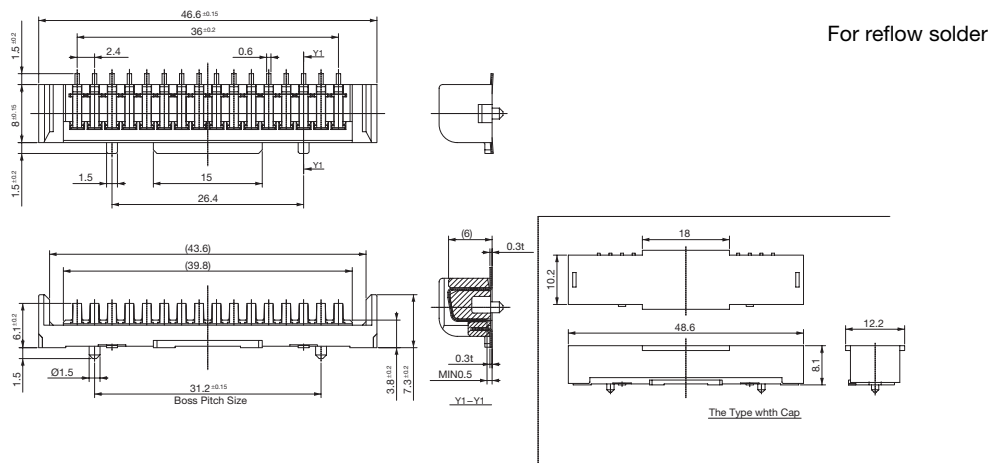

Delivery Form

	CAM-G79	CAM-G80
Packing Form	Tray	Tray
Number of Standard Storage	With cap, 50/Tray, Without cap 115/Tray	75/Tray

DIMENSIONS

CAM-G79

CAM-G80