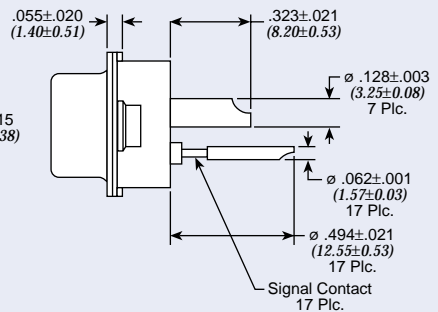

Filtered Combo D-Subminiature Connectors 24W7

Socket - Solder Cup

Only represents a few of our available configurations. Consult factory for more information.

Dimensions in inches (mm)