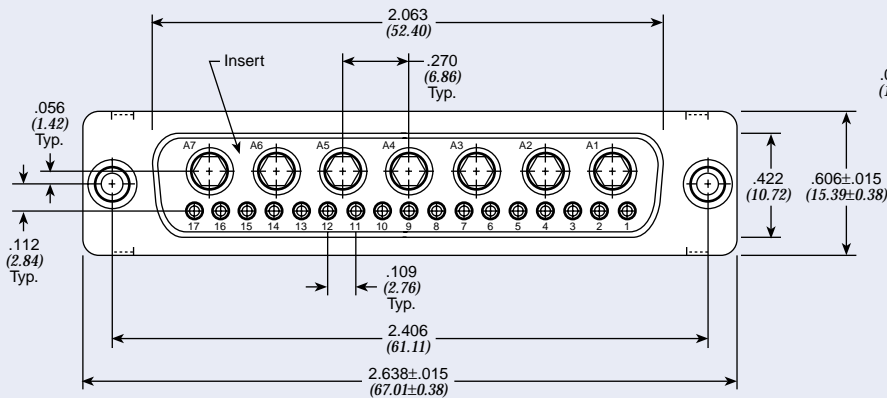

Filtered Combo D-Subminiature Connectors 24W7

Socket - Solder Cup

Only represents a few of our available configurations. Consult factory for more information.

Dimensions in inches (mm)