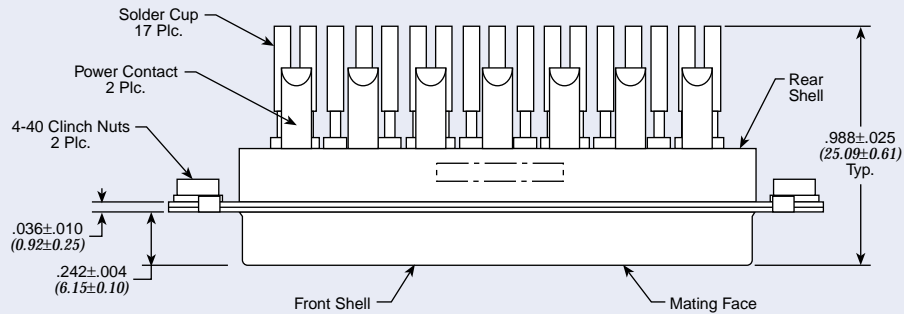

Filtered Combo D-Subminiature Connectors 24W7

Socket - Solder Cup

Only represents a few of our available configurations. Consult factory for more information.

Dimensions in inches (mm)