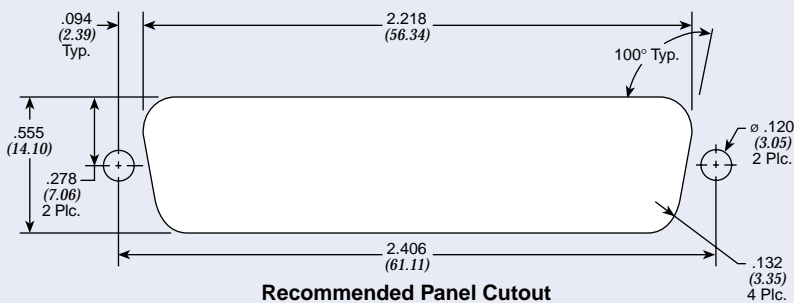

Filtered Combo D-Subminiature Connectors 24W7

Socket - Solder Cup

Only represents a few of our available configurations. Consult factory for more information.

Dimensions in inches (mm)