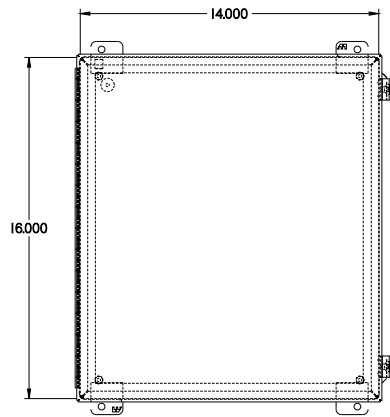

PART No. 1414PHO6LP

for more information visit
www.hammfg.com

Data subject to change without notice

TOP VIEW

ISOMETRIC VIEW

BACK VIEW

LEFT SIDE VIEW

FRONT VIEW

RIGHT SIDE VIEW

BOTTOM VIEW