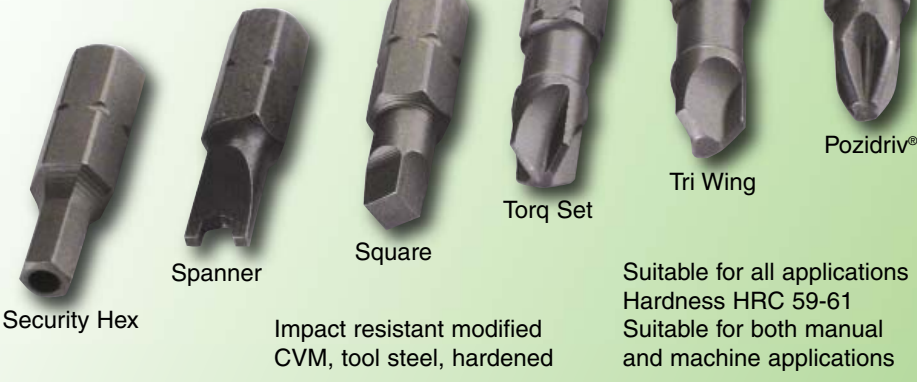

# Specialty Bits

*The ideal multi-purpose tool to meet high requirements in terms of both quality and performance*

High resistant to wear and tear for a long tool life

Security Hex

Spanner

Square

Torq Set

Tri Wing

Pozidriv®

Impact resistant modified CVM, tool steel, hardened

Suitable for all applications  
Hardness HRC 59-61  
Suitable for both manual and machine applications