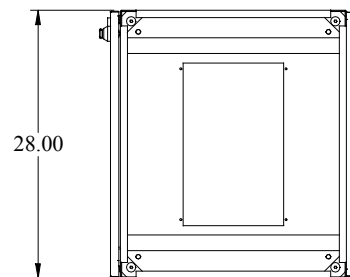

PART No. IME1676
 for more information visit
www.hammondmfg.com
 Data subject to change without notice
 Isometric drawing Not to Scale

TOP VIEW

FRONT VIEW

FRONT DOOR REMOVED

LEFT SIDE VIEW

REAR VIEW

BOTTOM VIEW