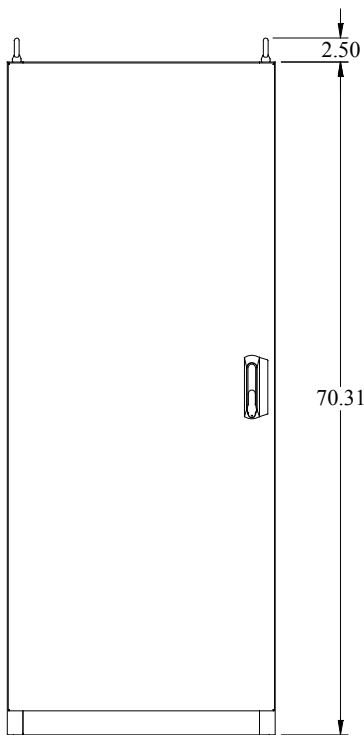

PART No. IME1676
 for more information visit
www.hammondmfg.com
 Data subject to change without notice
 Isometric drawing Not to Scale

TOP VIEW

FRONT VIEW

FRONT DOOR REMOVED

LEFT SIDE VIEW

REAR VIEW

BOTTOM VIEW