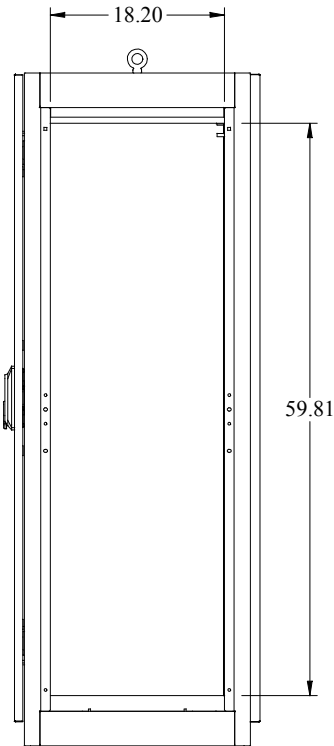

PART No. IME1676
 for more information visit
www.hammondmfg.com
 Data subject to change without notice
 Isometric drawing Not to Scale

TOP VIEW

FRONT VIEW

FRONT DOOR REMOVED

LEFT SIDE VIEW

REAR VIEW

BOTTOM VIEW