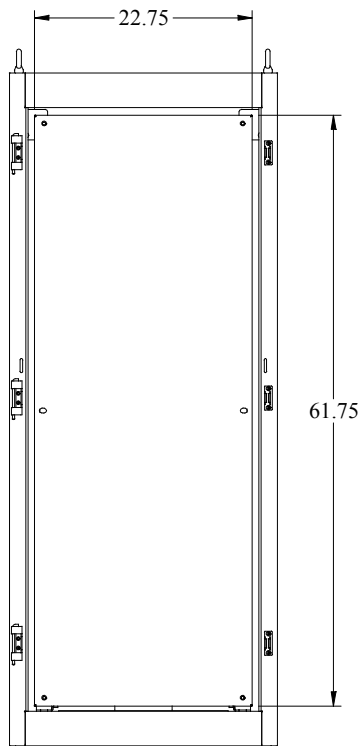

PART No. IME1676
 for more information visit
www.hammondmfg.com
 Data subject to change without notice
 Isometric drawing Not to Scale

TOP VIEW

FRONT VIEW

FRONT DOOR REMOVED

LEFT SIDE VIEW

REAR VIEW

BOTTOM VIEW