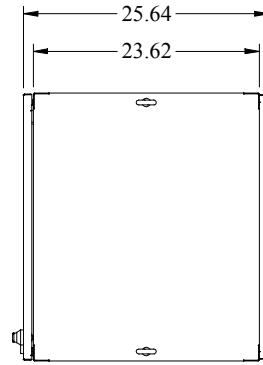

PART No. IME1676
 for more information visit
www.hammondmfg.com
 Data subject to change without notice
 Isometric drawing Not to Scale

TOP VIEW

FRONT VIEW

FRONT DOOR REMOVED

LEFT SIDE VIEW

REAR VIEW

BOTTOM VIEW