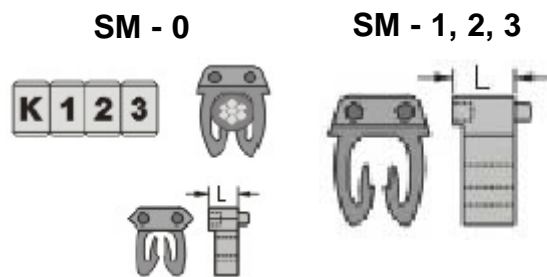

### Features:

- More effective in marker assembly. It can be applied after completing of terminal assembly to the wire.
- Not easy to transfigure and beautiful, clear printing and longer lasting (not fade easily).
- Strip off from the cutting point easily when used. Continuously SM type cable markers are string type and each one is connected.

### Specification:

Material : Nylon 6.6

Unit : mm

Item No.	Suitable Wire		L	Standard Markings
	Square	AWG		
SM - 0	0.15 to 0.5	24 to 22	2.3	Solid number or letter roll for 0, 1, 2, 3, .... 9 A, B, C, D, .... Z
SM - 1	0.5 to 1.5	20 to 18	2.9	
SM - 2	1.5 to 2.5	16 to 14	2.8	
SM - 3	4 to 6	12 to 10	2.9	