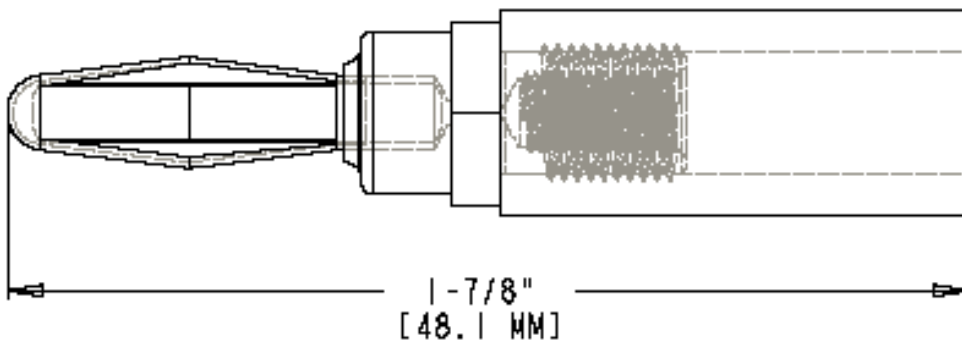

Part Number: BU-00244- *
Description: Solderless Banana Plug-Hex Design
3507

- Solderless Banana Plug-Hex Design
- Material: Banana Plug: nickel-plated brass body; Spring: nickel-plated phosphor bronze; Insulator: ABS
- Length: 1.89" (48.1 mm)
- *Std. Colors: -0 Black, -2 Red
- Rating: 15 Amps
- RoHS Compliant