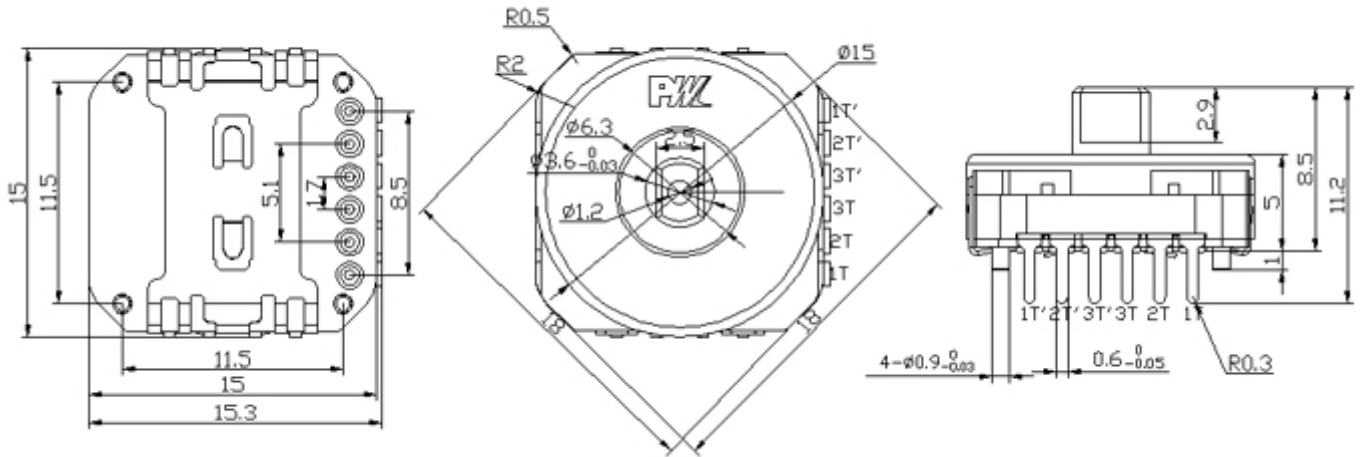

Model(型號): **RKJXP0501**

[Download PDF file](#)

Features:(特點):

Compact design with a good space factor.
Available in a wide variety of type including standard type and lever reset type.
Constructed integral with tact switch for selection ,thus contributing to improvement in the operability of sets.

Applications(作用):

Controller for remote control of audio equipment , CD-L , VCD , TV ,car navigation system, and for game , etc .

Dimensions(規格圖):

Specifications(規格)

Electrical Characteristics [電氣性能]

Total resistance [全阻抗值]	10KΩ , 50K Ω , 100KΩ
Total resistance tolerance [全阻抗值容許差]	±30%
Ratings power(w) [額定功率]	0.0125W, Switch 5V DC
Resistance taper [阻抗變化特性]	B
Residual resistance [殘留阻值]	全阻值 3% Max.
Sliding noise [滑動雜音]	300mV Max
Insulation resistance [絕緣阻抗]	100MΩ Min. at DC 250V. Switch 10MΩ Min. DC 10V
Withstanding voltage [耐電壓]	1 minute at AC 250V
Max. operating voltage [最高使用電壓]	AC 50V