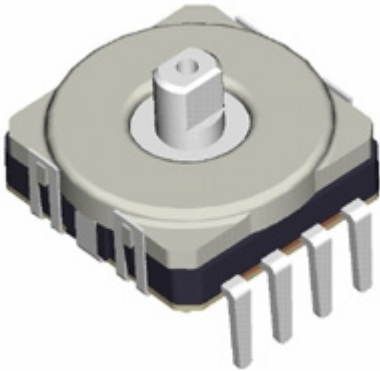

Model(型號): **RKJXP0501**

[Download PDF file](#)

Features:(特點):

Compact design with a good space factor.
Available in a wide variety of type including standard type and lever reset type.
Constructed integral with tact switch for selection ,thus contributing to improvement in the operability of sets.

Applications(作用):

Controller for remote control of audio equipment , CD-L , VCD , TV ,car navigation system, and for game , etc .

Dimensions(規格圖):

Specifications(規格)

Electrical Characteristics [電氣性能]

Total resistance [全阻抗值]	10KΩ , 50K Ω , 100KΩ
Total resistance tolerance [全阻抗值容許差]	±30%
Ratings power(w) [額定功率]	0.0125W, Switch 5V DC
Resistance taper [阻抗變化特性]	B
Residual resistance [殘留阻值]	全阻值 3% Max.
Sliding noise [滑動雜音]	300mV Max
Insulation resistance [絕緣阻抗]	100MΩ Min. at DC 250V. Switch 10MΩ Min. DC 10V
Withstanding voltage [耐電壓]	1 minute at AC 250V
Max. operating voltage [最高使用電壓]	AC 50V