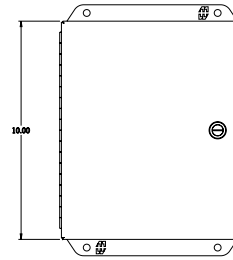

PART No. EJ1086

for more information visit
www.hammfg.com

Data subject to change without notice

Isometric drawing Not to Scale

TOP VIEW

ISOMETRIC VIEW

INNER PANEL

BACK VIEW

SIDE VIEW

FRONT VIEW

SIDE VIEW

BOTTOM VIEW