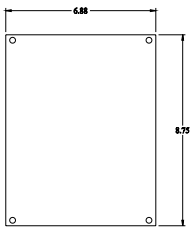

PART No. EJ1086

for more information visit
www.hammfg.com

Data subject to change without notice

Isometric drawing Not to Scale

TOP VIEW

ISOMETRIC VIEW

INNER PANEL

BACK VIEW

SIDE VIEW

FRONT VIEW

SIDE VIEW

BOTTOM VIEW