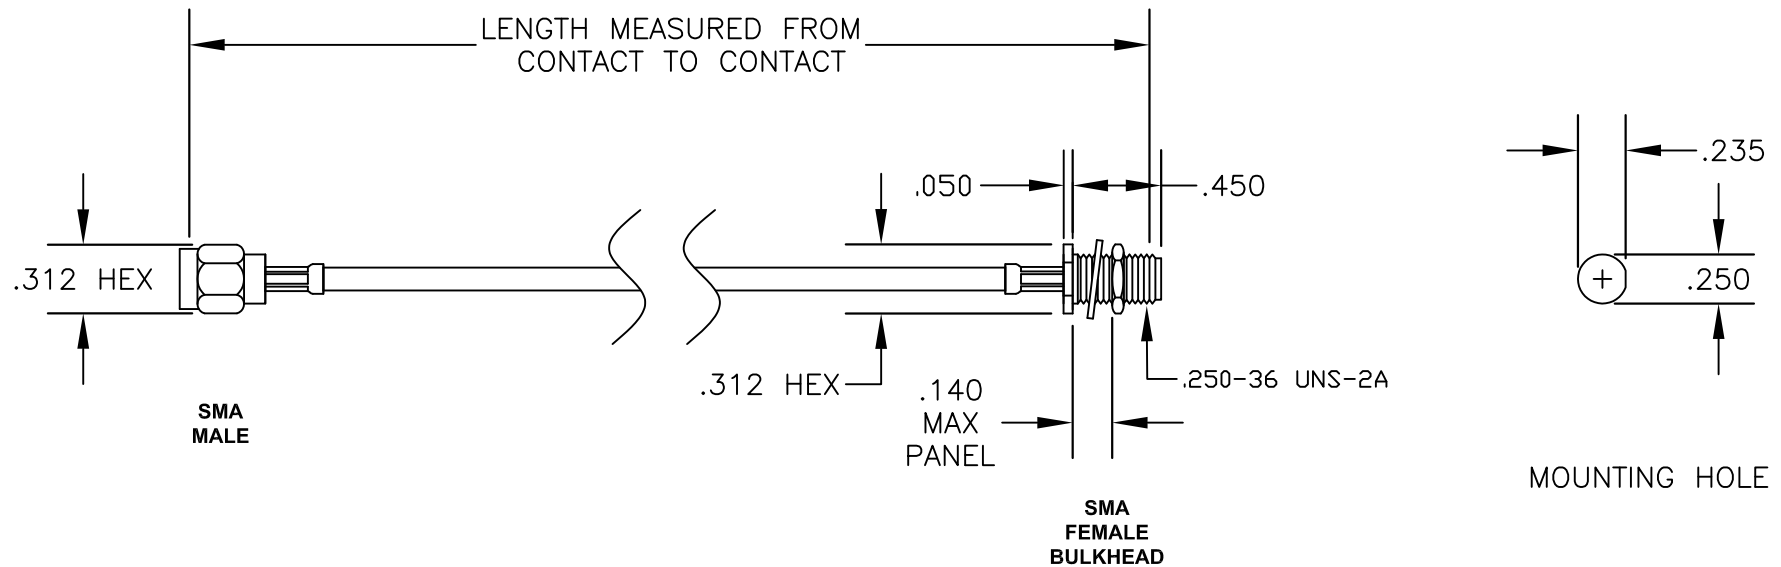

COMPONENTS	IMPEDANCE
SMA MALE	50 OHM
SMA FEMALE BULKHEAD	50 OHM
RG188A/U	50 OHM

Standard Lengths	
-12	12"
-24	24"
-36	36"
-48	48"
-60	60"
-XXX	Custom Length in inches

PASTERNAK ENTERPRISES, INC.
 P.O BOX 16759, IRVINE, CA 92623
 PHONE (949) 261-1920 FAX (949) 261-7451
 WEB ADDRESS: www.pasternack.com
 E-MAIL ADDRESS: sales@pasternack.com
COAXIAL & FIBER OPTICS

DWG TITLE
PE3051-XX

DES. CABLE ASSEMBLY, RG188A/U, SMA MALE TO SMA FEMALE BULKHEAD

SIZE A	FSCM NO. 53919	CAD FILE 022707	SCALE N/A	127
--------	----------------	-----------------	-----------	-----

- NOTES:
- UNLESS OTHERWISE SPECIFIED ALL DIMENSIONS ARE NOMINAL.
 - ALL SPECIFICATIONS ARE SUBJECT TO CHANGE WITHOUT NOTICE AT ANY TIME.
 - DIMENSIONS ARE IN INCHES.
 - LENGTH TOLERANCE IS $\pm 1.5\%$ OR $\pm 3/8"$, WHICHEVER IS GREATER.