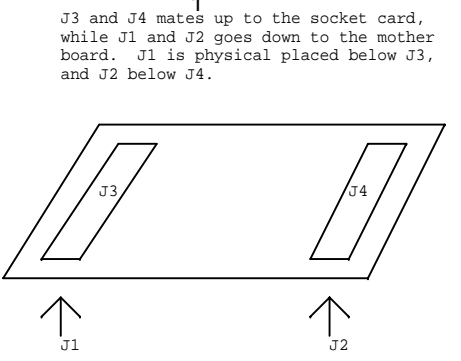

STK600-RC044M-31 (qfp version of RC040M-5)

Title		STK600 RouterCard RC044M-31	
Size	A3	Document Number	<Doc>
Date:	Tuesday, February 05, 2008	Sheet	1 of 1
ATMEL Norway AS Vestre Rosten 79 N-7075 TILLER Norway			
Rev A			