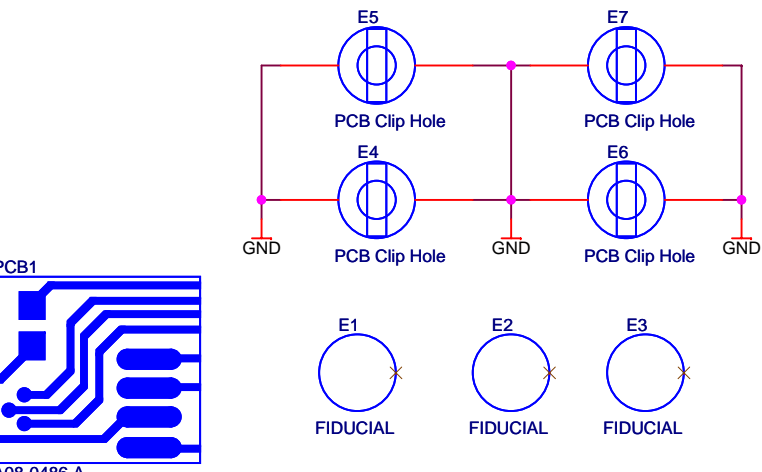

STK600-RC044M-31 (qfp version of RC040M-5)

Title		STK600 RouterCard RC044M-31	
Size	A3	Document Number	<Doc>
Date:	Tuesday, February 05, 2008	Sheet	1 of 1
ATMEL Norway AS Vestre Rosten 79 N-7075 TILLER Norway			
Rev A			