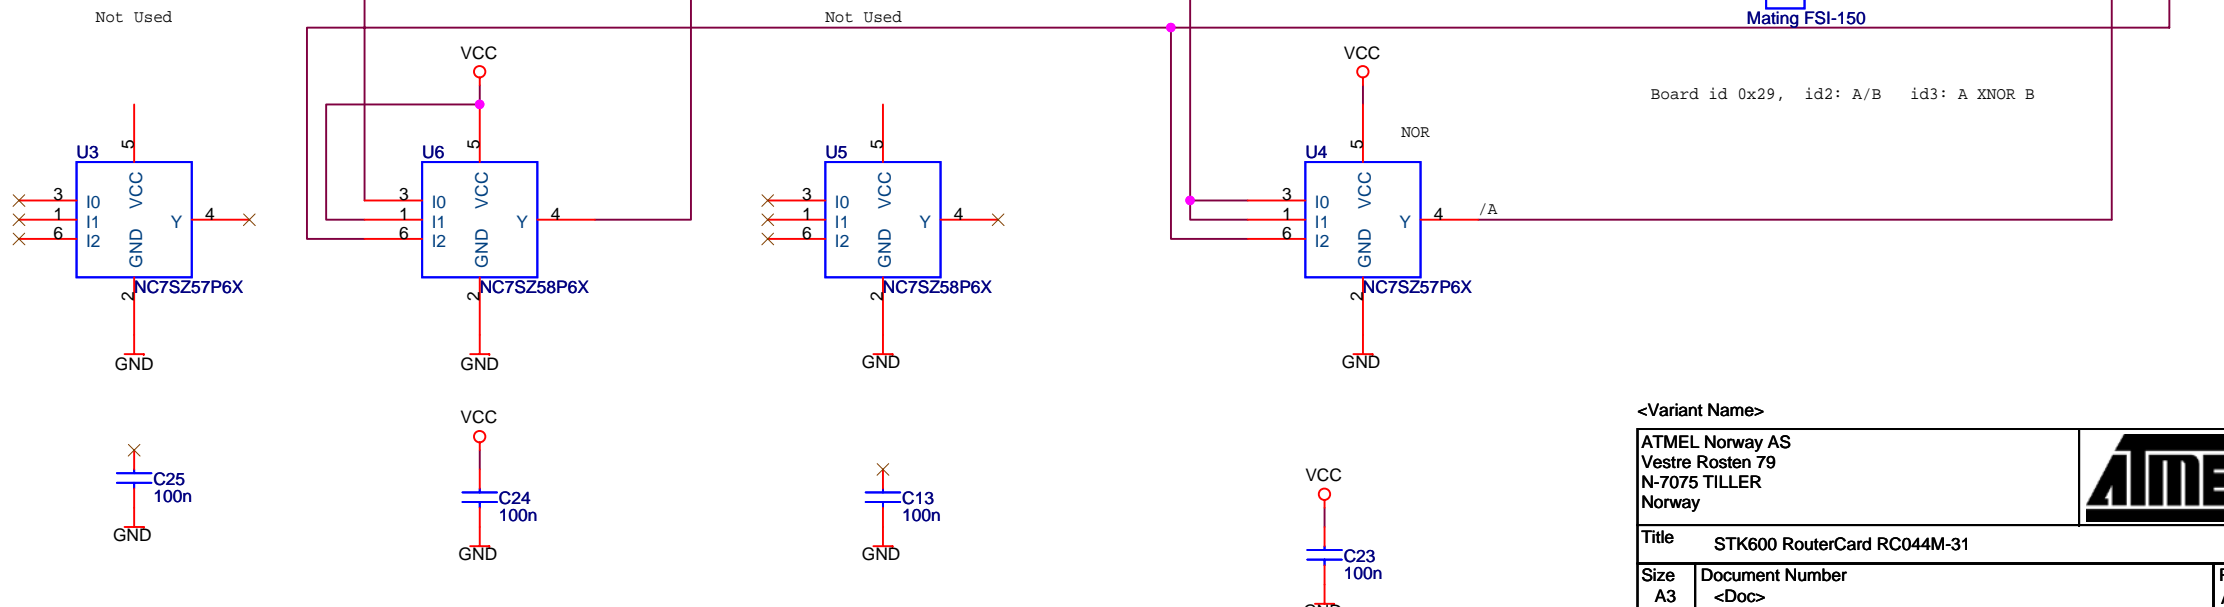

STK600-RC044M-31 (qfp version of RC040M-5)

Title		STK600 RouterCard RC044M-31	
Size	A3	Document Number	<Doc>
Date:	Tuesday, February 05, 2008	Sheet	1 of 1
ATMEL Norway AS Vestre Rosten 79 N-7075 TILLER Norway			
Rev A			