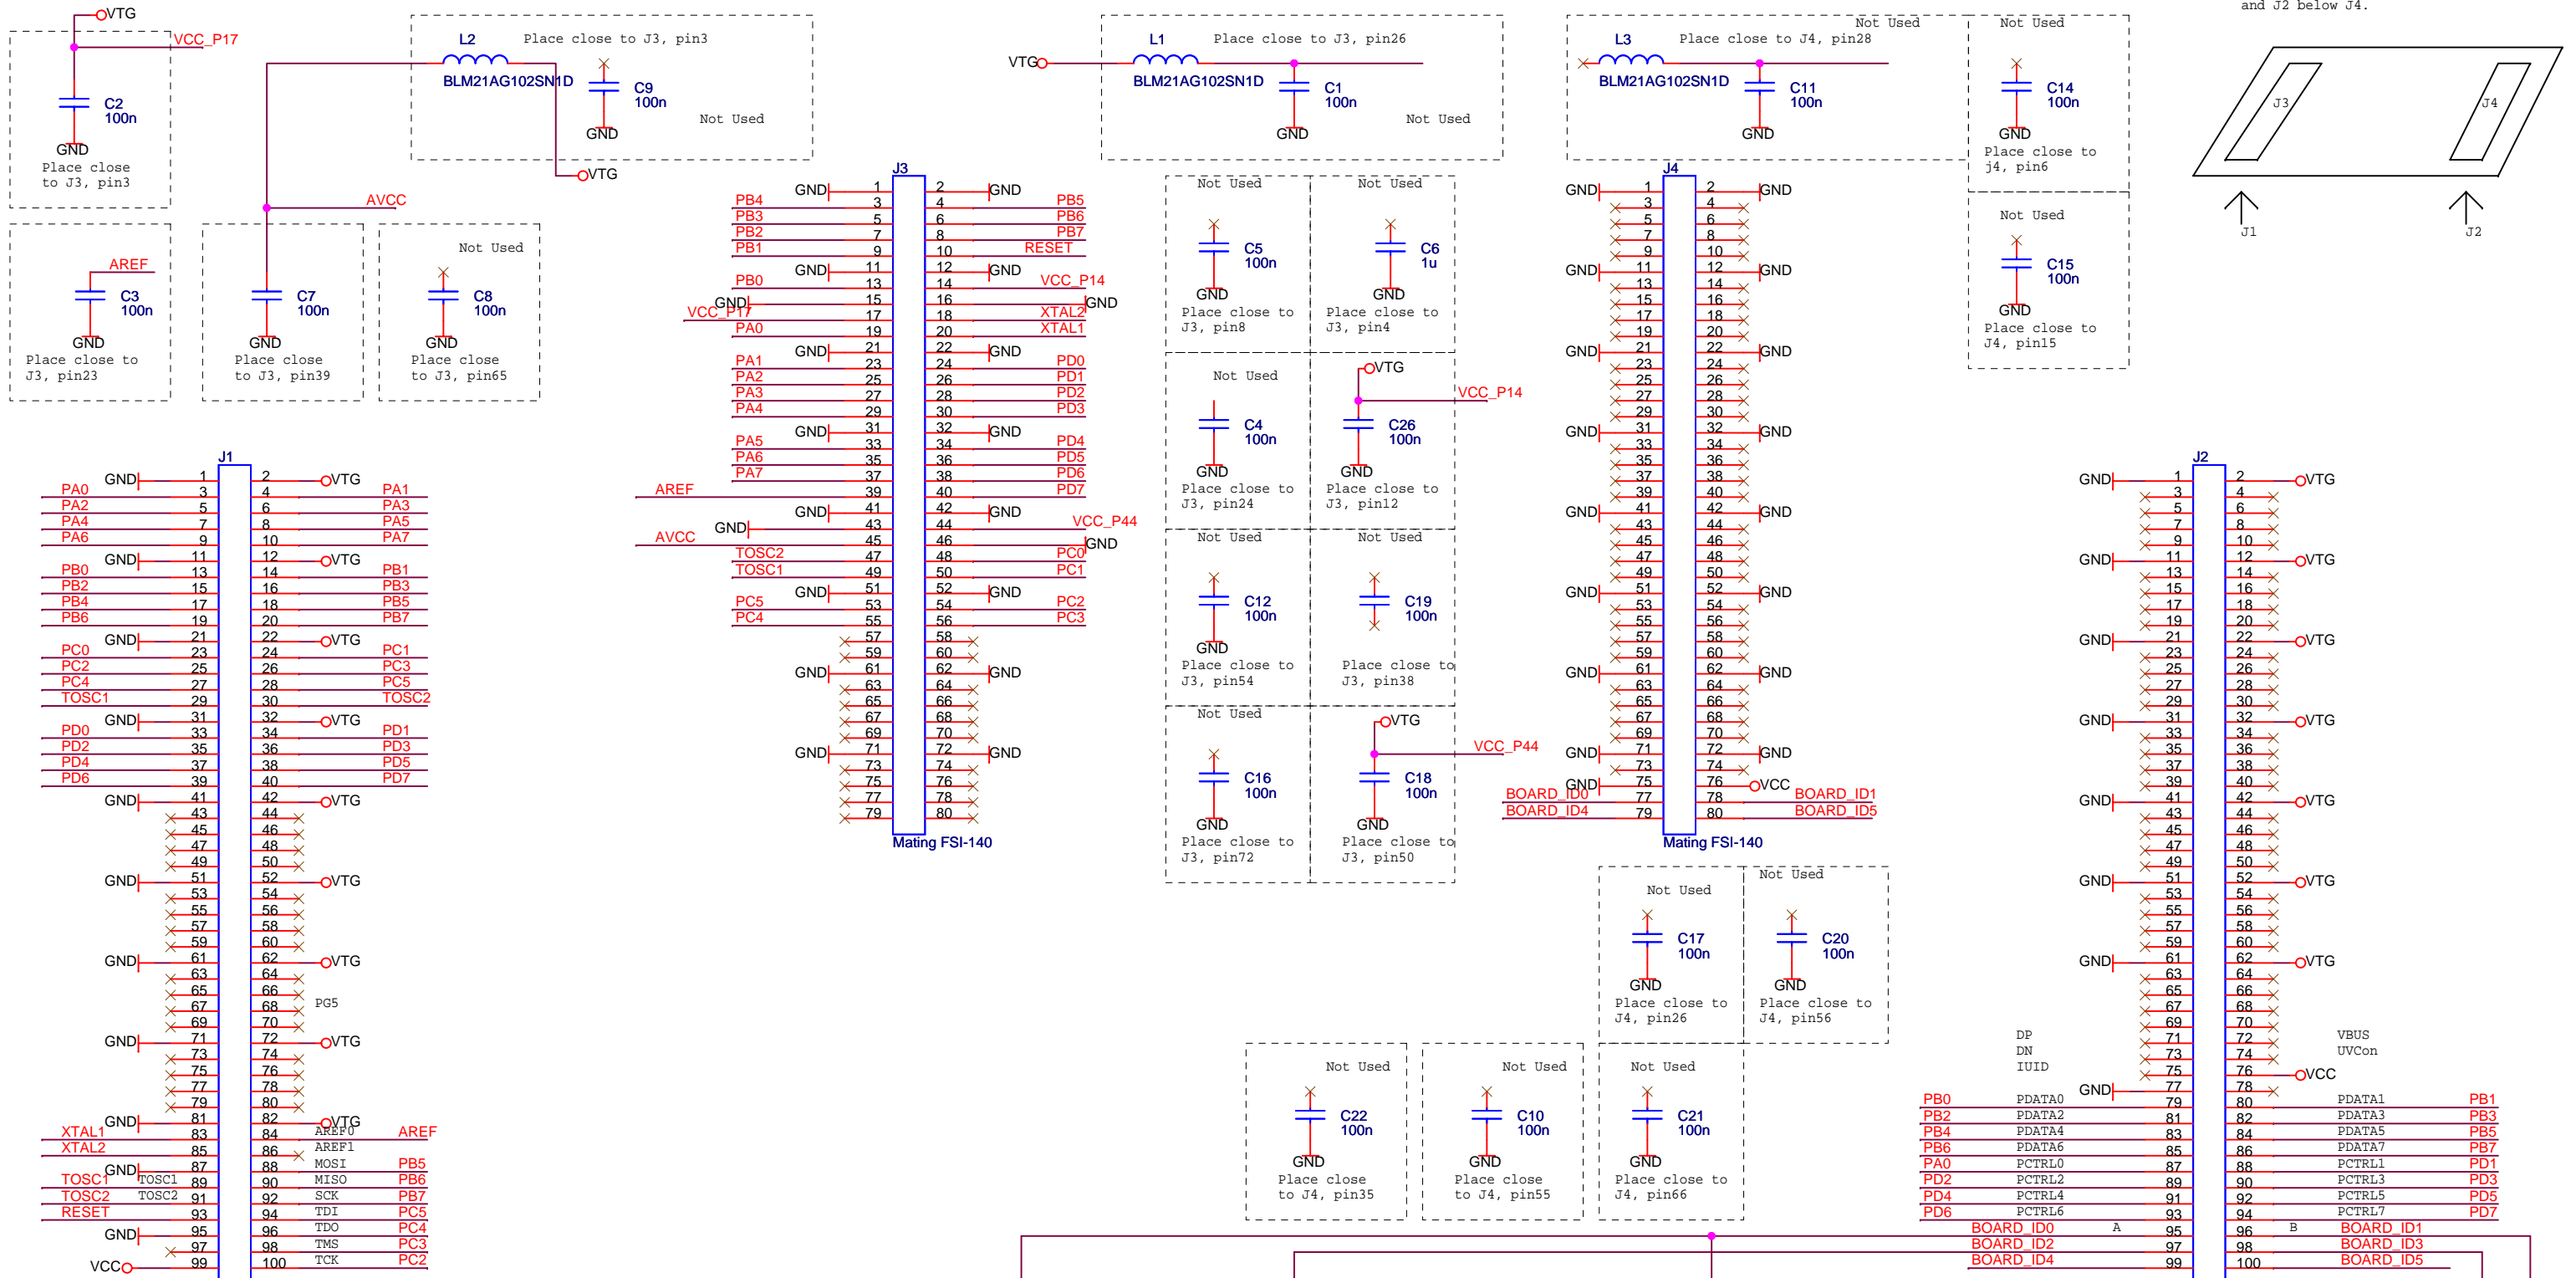

STK600-RC044M-31 (qfp version of RC040M-5)

Title		STK600 RouterCard RC044M-31	
Size	A3	Document Number	<Doc>
Date:	Tuesday, February 05, 2008	Sheet	1 of 1
ATMEL Norway AS Vestre Rosten 79 N-7075 TILLER Norway			
Rev A			