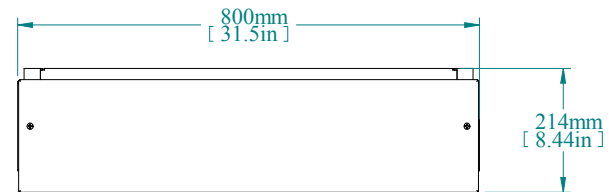

ISOMETRIC VIEW

TOP VIEW

REAR VIEW

L.S VIEW

FRONT VIEW

PART NUMBERS	
HTCM86	PAINTED TEXTURED GRAY RAL 7035

NOTES
Top Module consists of frame with removable front and rear panels See Hammond Website for Additional Accessories.

Data subject to change without notice. Isometric drawing not to scale.

**HAMMOND
MANUFACTURING™**
www.hammondmfg.com
PART NO. HTCM86