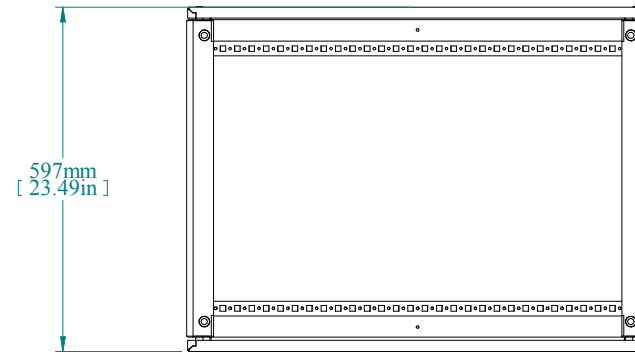

ISOMETRIC VIEW

TOP VIEW

REAR VIEW

L.S VIEW

FRONT VIEW

PART NUMBERS	
HTCM86	PAINTED TEXTURED GRAY RAL 7035

NOTES
Top Module consists of frame with removable front and rear panels See Hammond Website for Additional Accessories.

Data subject to change without notice. Isometric drawing not to scale.

**HAMMOND
MANUFACTURING™**
www.hammondmfg.com
PART NO. HTCM86