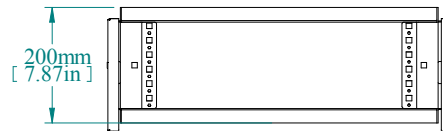

ISOMETRIC VIEW

TOP VIEW

REAR VIEW

L.S VIEW

FRONT VIEW

PART NUMBERS	
HTCM86	PAINTED TEXTURED GRAY RAL 7035

NOTES
Top Module consists of frame with removable front and rear panels See Hammond Website for Additional Accessories.

Data subject to change without notice. Isometric drawing not to scale.

**HAMMOND
MANUFACTURING™**
www.hammondmfg.com
PART NO. HTCM86