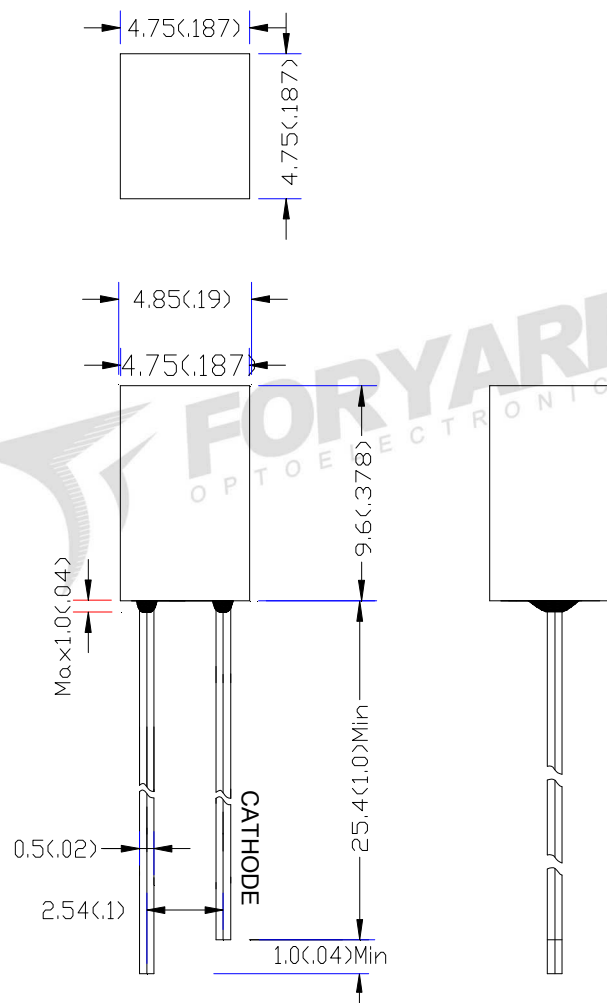

PRODUCT SPECIFICATION

Model No.: FYL-55A3SURW1A

Descriptions:
■ Dice material: AlGaInP.
■ Emitting Color: Super bright Red.
■ Device Outline: 5*5mm square type.
■ Lens Type: White diffused.

CUSTOMER APPROVED SIGNATURES	APPROVED BY	CHECKED BY	PREPARED BY

■ Features

1. Low power consumption.
2. High efficiency.
3. General purpose leads.
4. High intensity.
5. RoHs compliant.

■ Package configuration

Notes:

1. All dimensions are millimeters (inches)
2. Tolerance is $\pm 0.25\text{mm}(.010")$ unless otherwise noted.
3. The specifications, characteristics and technical data described in the datasheet are subject to change without prior notice.

■ Absolute maximum ratings(Ta=25 ° c)

Parameter	MAX.	Unit
Power Dissipation	75	mW
Peak Forward Current (1/10 Duty Cycle, 0.1ms Pulse Width)	100	mA
Continuous Forward Current	30	mA
Derating Linear From 50°C	0.4	mA/°C
Reverse Voltage	5	V
Operating Temperature Range	-40°C to +85°C	
Storage Temperature Range	-40°C to +100°C	
Lead Soldering Temperature[4mm(.157") From Body]	260°C for 5 Seconds	

■ Electrical and optical characteristics(Ta=25 ° c)

Parameter	Symbol	Min.	Typ.	Max.	Unit	Test Condition
Luminous Intensity	I_v	-	200	-	mcd	$I_F=20mA$
Viewing Angle	$2\theta_{1/2}$	-	90	-	Deg	
Peak Emission Wavelength	λ_p	-	630	-	nm	
Dominant Wavelength	λ_d	620	625	630	nm	
Spectral Line Half-Width	$\Delta\lambda$	-	15	-	nm	
Forward Voltage	V_F	1.7	2.0	2.5	V	
Reverse Current	I_R			10	μA	$V_R=5V$