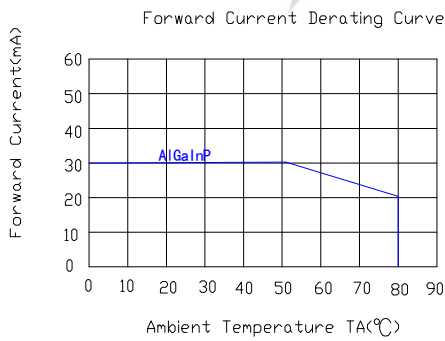

■ **Typical Electrical Characteristics Curves**
(25 °c Ambient Temperature Unless Otherwise Noted)