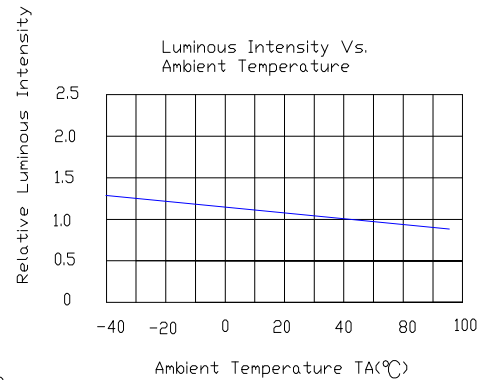

■ **Typical Electrical Characteristics Curves**
(25 °c Ambient Temperature Unless Otherwise Noted)