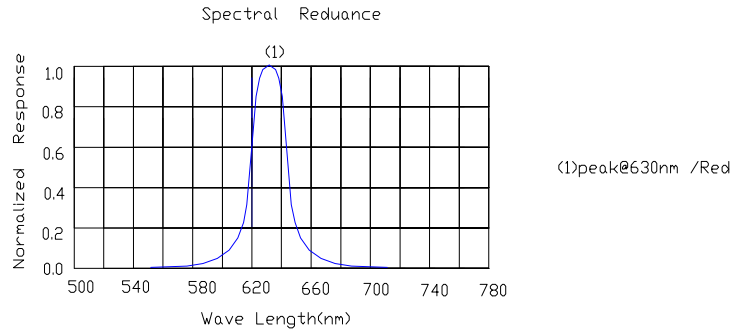

■ **Typical Electrical Characteristics Curves**
(25 °c Ambient Temperature Unless Otherwise Noted)