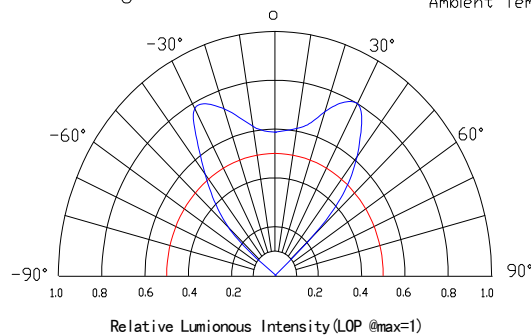

Radiation pattern.