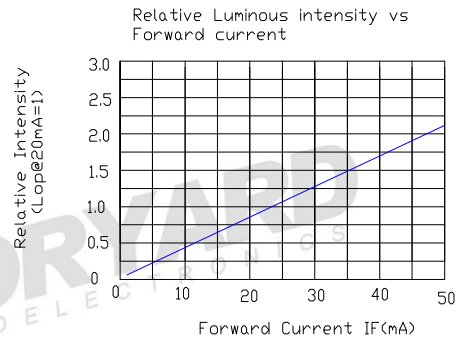

■ **Typical Electrical Characteristics Curves**
(25 °c Ambient Temperature Unless Otherwise Noted)