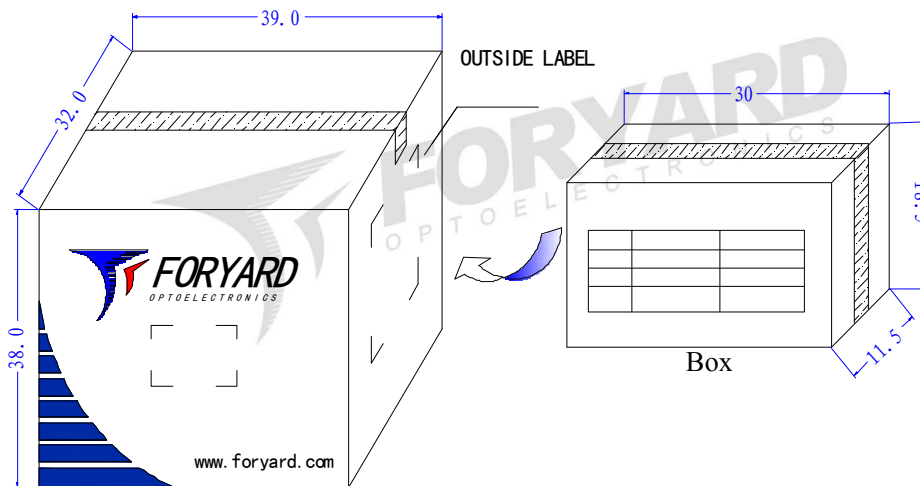

■ **Typical Electrical Characteristics Curves**
(25 °c Ambient Temperature Unless Otherwise Noted)

Radiation pattern.

Model No.	FYL-55A3SURW1A
Rev.	A

■ LAMP PACKING.

6Boxes/ Carton

OUTSIDE LABEL