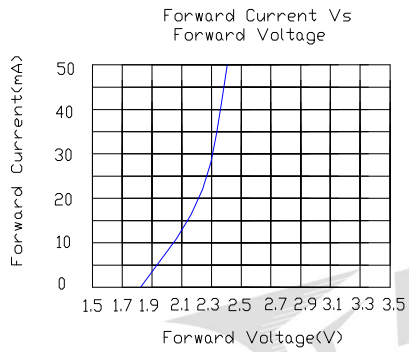

■ **Typical Electrical Characteristics Curves**
(25 °c Ambient Temperature Unless Otherwise Noted)